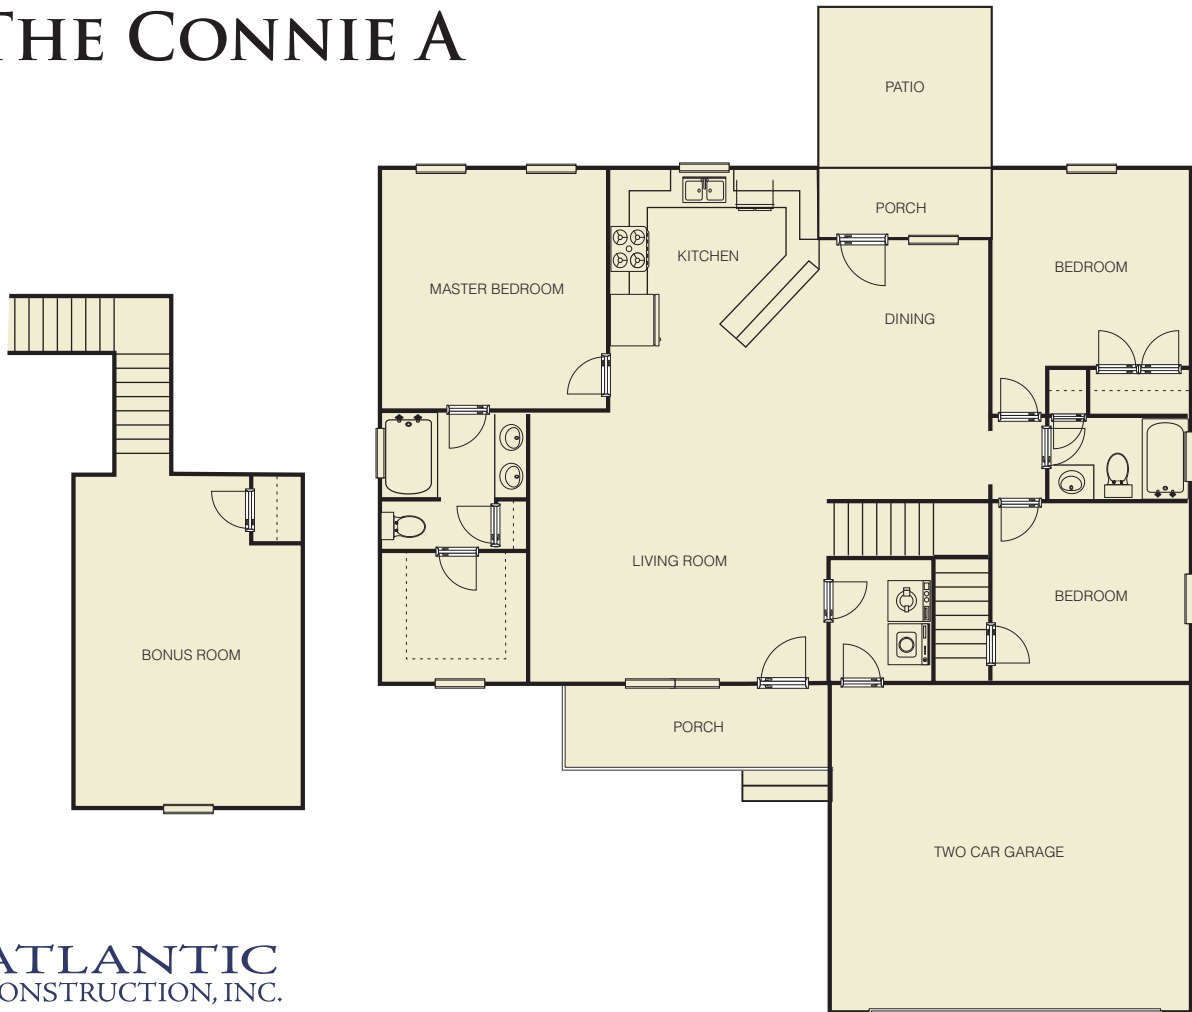

# THE CONNIE A

**ATLANTIC**  
CONSTRUCTION, INC.

"Building Value"

[www.AtlanticConstructionInc.com](http://www.AtlanticConstructionInc.com) | 910.938.9053

*Artist's representation only. Plans may differ depending on the modifications performed by the builder. Room sizes, window placement, square footage totals, and other dimensions may vary from these drawings.*