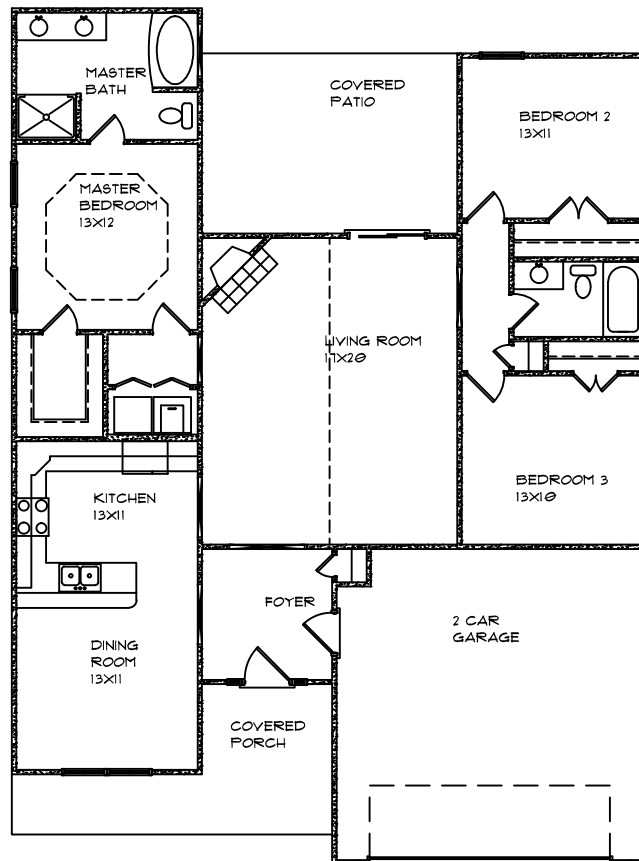

CORONET 1508

- 3 BEDROOM , 2 BATH
- COVERED REAR PATIO
- SPACIOUS DINING ROOM
- GREAT ROOM WITH FIREPLACE
- LARGE KITCHEN WITH BREAKFAST BAR
- 2 CAR GARAGE

SQUARE FOOTAGE

1508

A. Sydes
Construction, Inc.
Custom Home Builder
910.455.6956