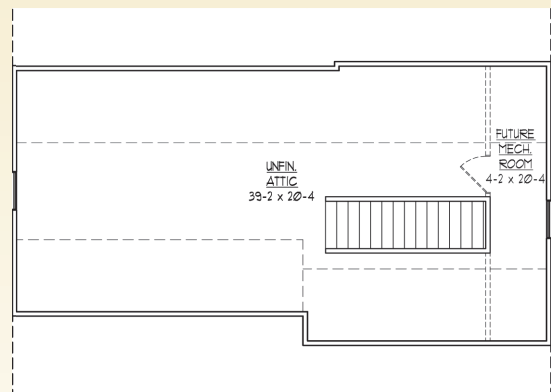

The Presidential Collection

Heritage
2535 Sq. Ft.

All plans, details, and renderings are approximate and subject to change.
Illustration may not represent finished details. Copyright © 2009 American HomeSmith

The Presidential Collection

Heritage

Floor Plans

First Floor
1255 Sq. Ft.

Second Floor
1280 Sq. Ft.

Opt Rec Room
+287 Sq. Ft.

Unfinished Attic
+744 Sq. Ft.

All plans, details, and renderings are approximate and subject to change. Illustration may not represent finished details. Copyright © 2009 American HomeSmith