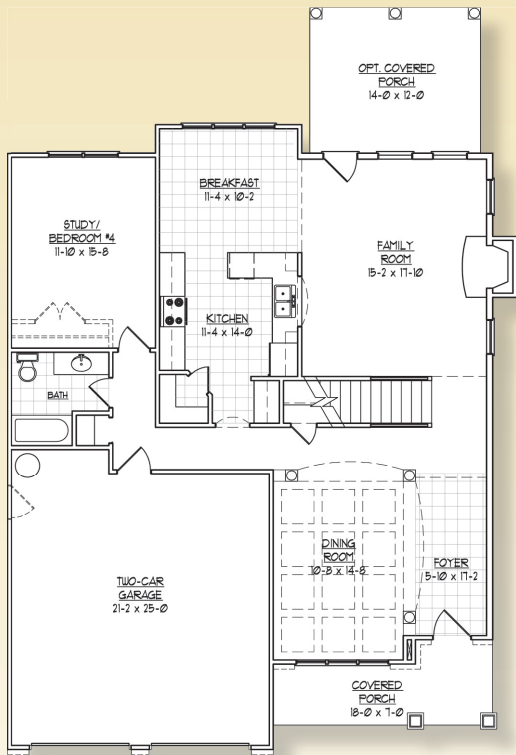

The Presidential Collection

Heritage
2535 Sq. Ft.

All plans, details, and renderings are approximate and subject to change.
Illustration may not represent finished details. Copyright © 2009 American HomeSmith

The Presidential Collection

Heritage

Floor Plans

First Floor
1255 Sq. Ft.

Second Floor
1280 Sq. Ft.

Opt Rec Room
+287 Sq. Ft.

Unfinished Attic
+744 Sq. Ft.

All plans, details, and renderings are approximate and subject to change. Illustration may not represent finished details. Copyright © 2009 American HomeSmith