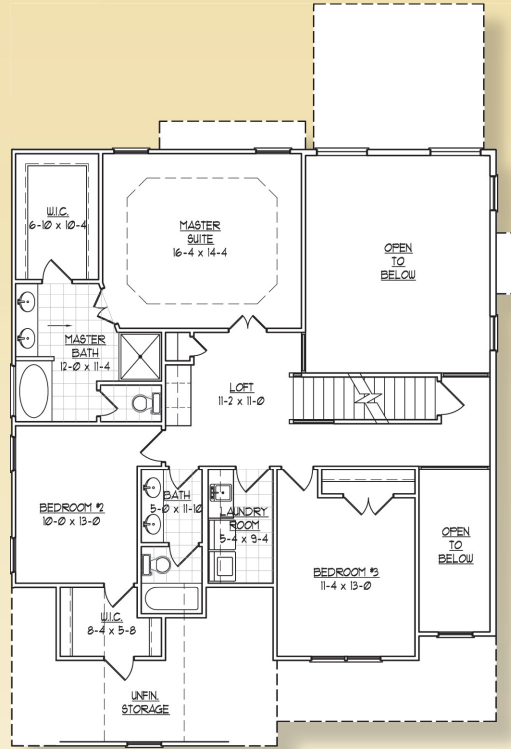

The Presidential Collection

Heritage
2535 Sq. Ft.

All plans, details, and renderings are approximate and subject to change.
Illustration may not represent finished details. Copyright © 2009 American HomeSmith

The Presidential Collection

Heritage

Floor Plans

First Floor
1255 Sq. Ft.

Second Floor
1280 Sq. Ft.

Opt Rec Room
+287 Sq. Ft.

Unfinished Attic
+744 Sq. Ft.

All plans, details, and renderings are approximate and subject to change. Illustration may not represent finished details. Copyright © 2009 American HomeSmith