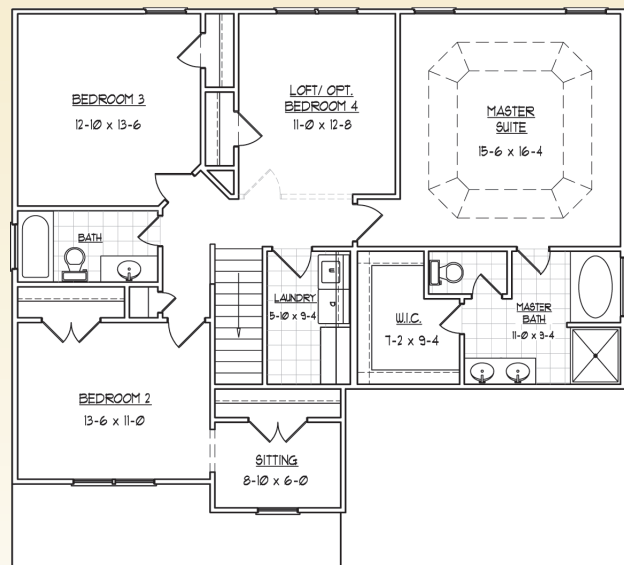

# The Presidential Collection

**Napa Valley**  
2443 Sq. Ft.

All plans, details, and renderings are approximate and subject to change.  
Illustration may not represent finished details. Copyright © 2009 American HomeSmith

## Napa Valley

Floor Plans

**First Floor**  
1122 Sq. Ft.

**Second Floor**  
1321 Sq. Ft.

All plans, details, and renderings are approximate and subject to change.  
Illustration may not represent finished details. Copyright © 2009 American HomeSmith