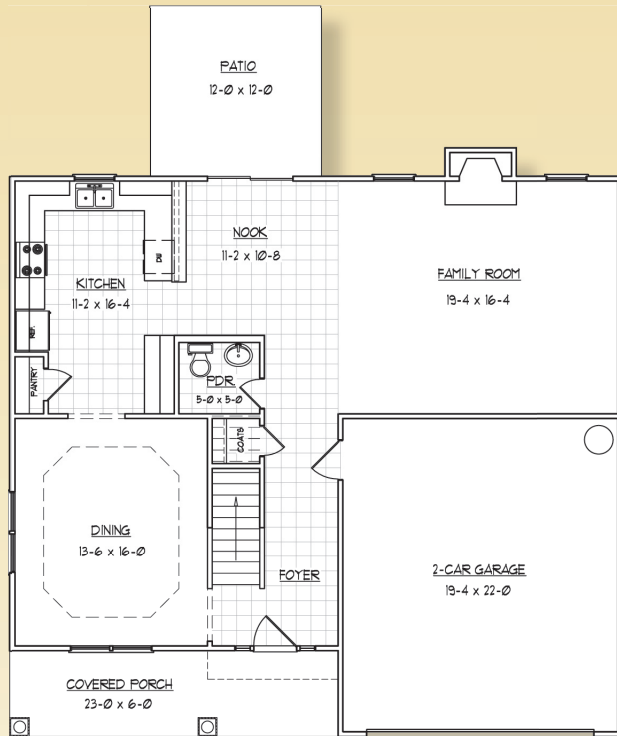

# The Presidential Collection

**Napa Valley**  
2443 Sq. Ft.

All plans, details, and renderings are approximate and subject to change.  
Illustration may not represent finished details. Copyright © 2009 American HomeSmith

## Napa Valley

Floor Plans

**First Floor**  
1122 Sq. Ft.

**Second Floor**  
1321 Sq. Ft.

All plans, details, and renderings are approximate and subject to change.  
Illustration may not represent finished details. Copyright © 2009 American HomeSmith