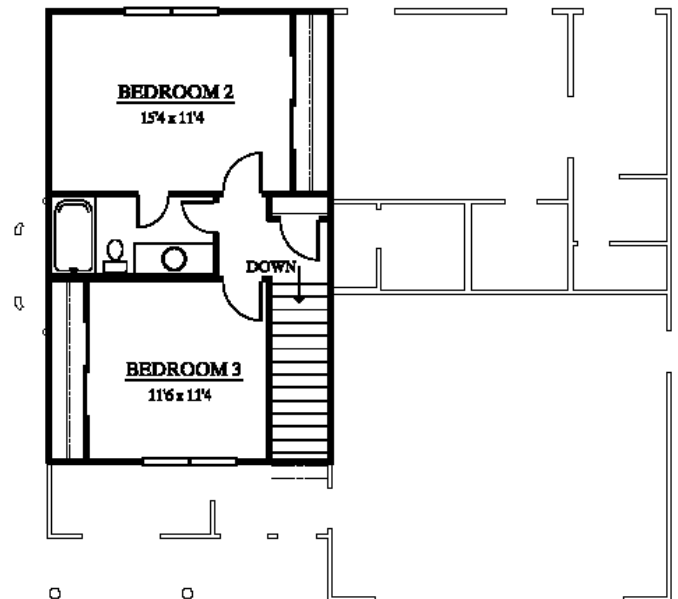

Exhibit A

Willow 616B

FRONT ELEVATION "B"

MAIN LEVEL 3 Bedrooms/ 2.5 Baths
1524 SF

All measurements are approximate. There may be slight variations in floor plans.

UPPER LEVEL 492 sq ft