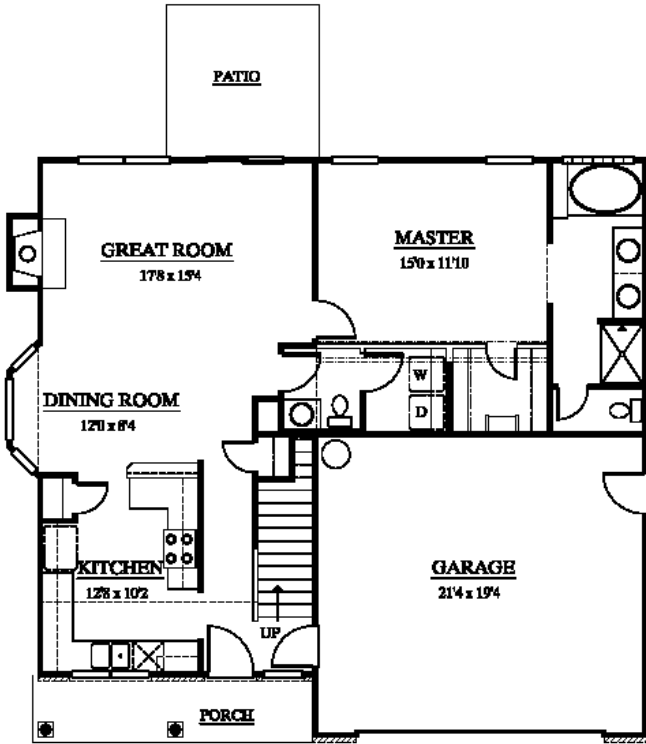

Exhibit A

Willow 616B

FRONT ELEVATION "B"

MAIN LEVEL 3 Bedrooms/ 2.5 Baths
1524 SF

All measurements are approximate. There may be slight variations in floor plans.

UPPER LEVEL 492 sq ft