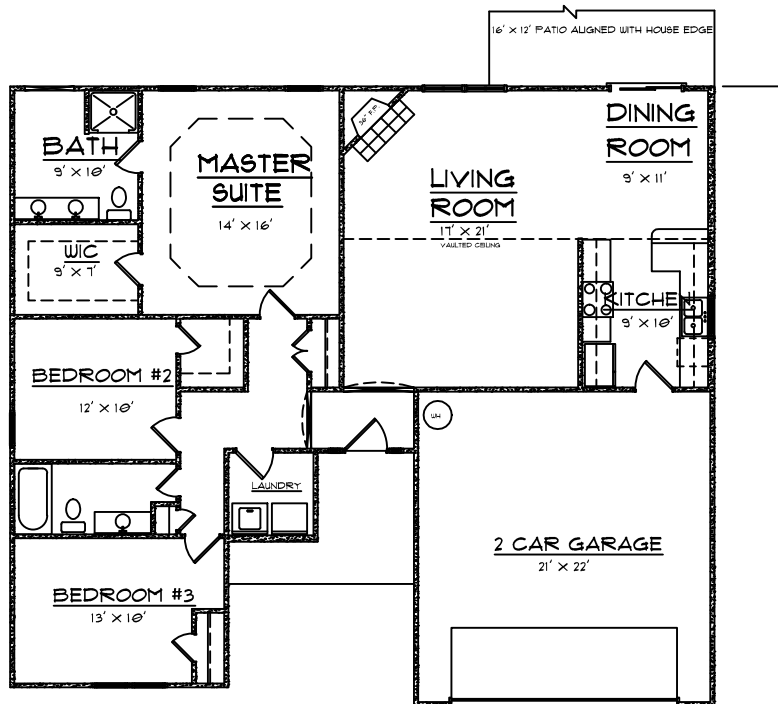

THE BIRCH 1507

FLOOR PLAN

- 3 Bedroom , 2 bath
- Breakfast Room
- Living Room with Fireplace
- Large Kitchen
- Laundry Room
- Dining Room
- 2 Car Garage

SQUARE FOOTAGE
1507 SQ FT