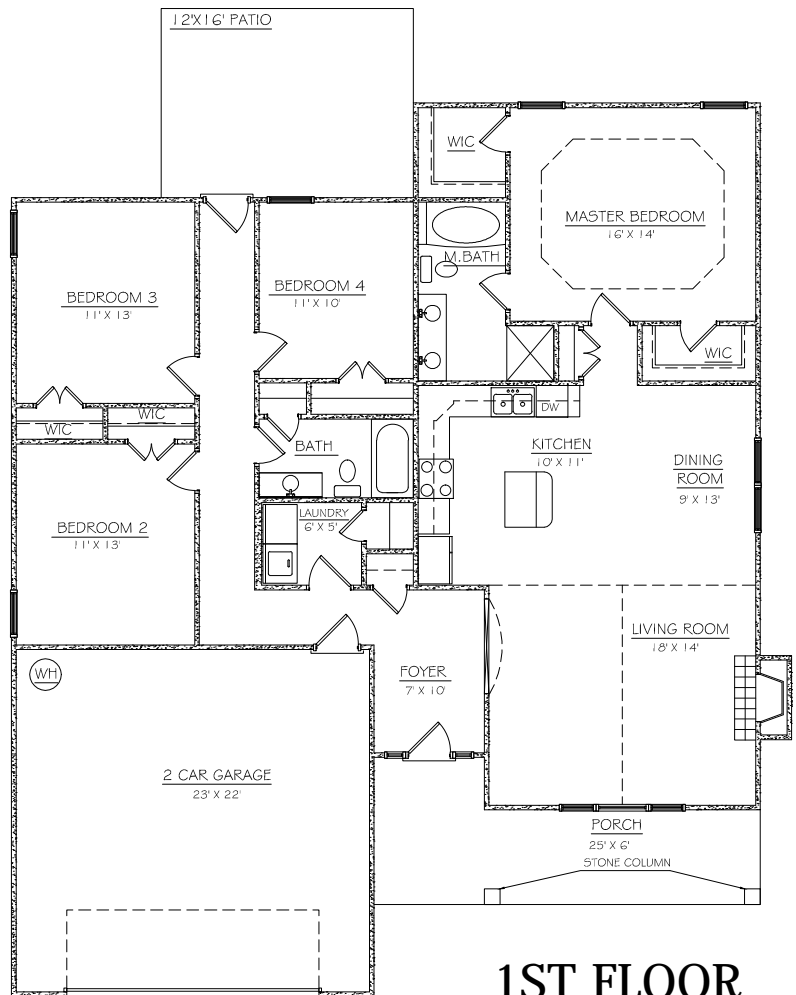

THE MURPHY

1ST FLOOR

Square Footage
1st Floor: 1,732 sq.ft.

- 4 Bedroom, 2 bath
- Family Room with Fireplace
- Large Kitchen and Dining Room
- Utility Room
- 2 Car Garage