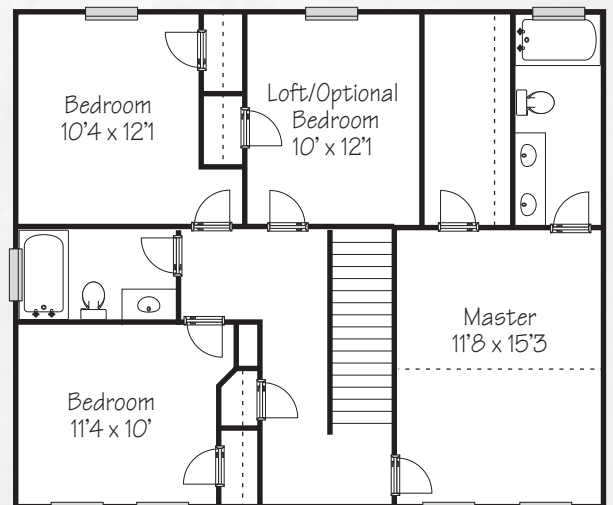

ELEVATION C

THE MOLLY

1662 total heated sq. ft.

ELEVATION D

Artist's representation only. Plans may differ depending on the modifications performed by the builder. Room sizes, window placement, square footage totals, and other dimensions may vary from these drawings.