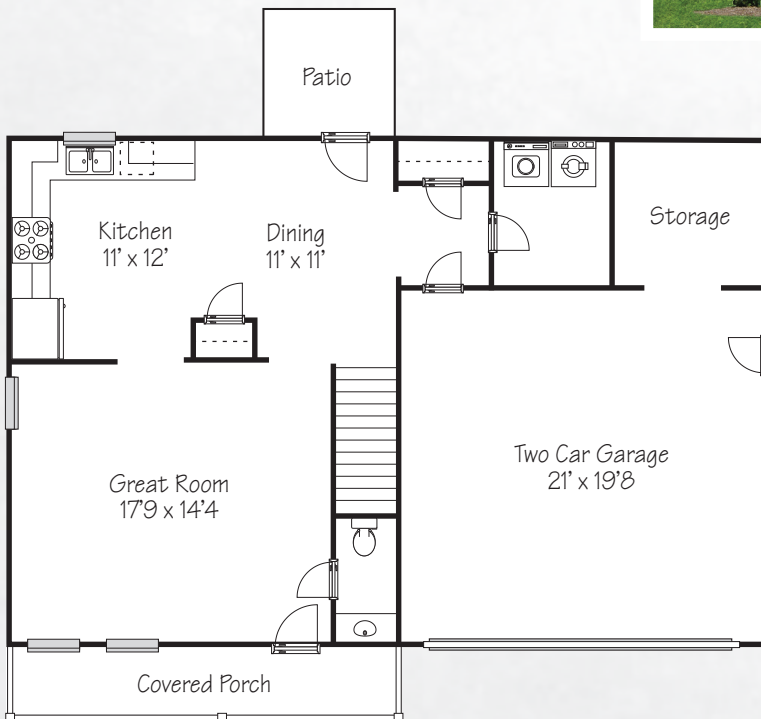

ELEVATION C

THE MOLLY

1662 total heated sq. ft.

ELEVATION D

Artist's representation only. Plans may differ depending on the modifications performed by the builder. Room sizes, window placement, square footage totals, and other dimensions may vary from these drawings.