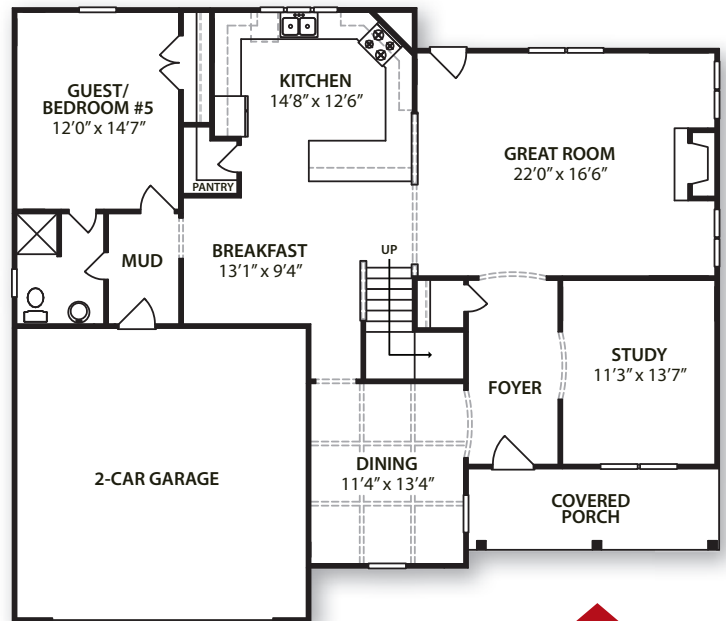

FIRST FLOOR