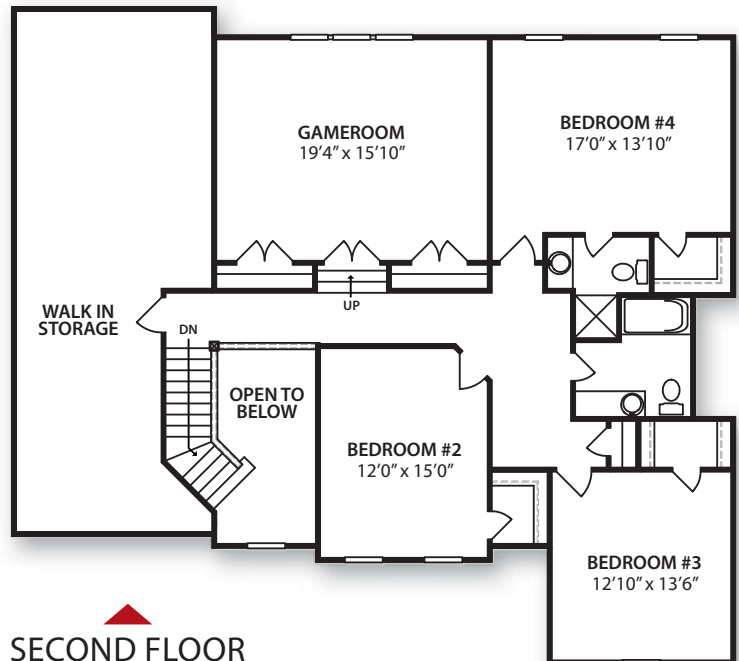

SECOND FLOOR