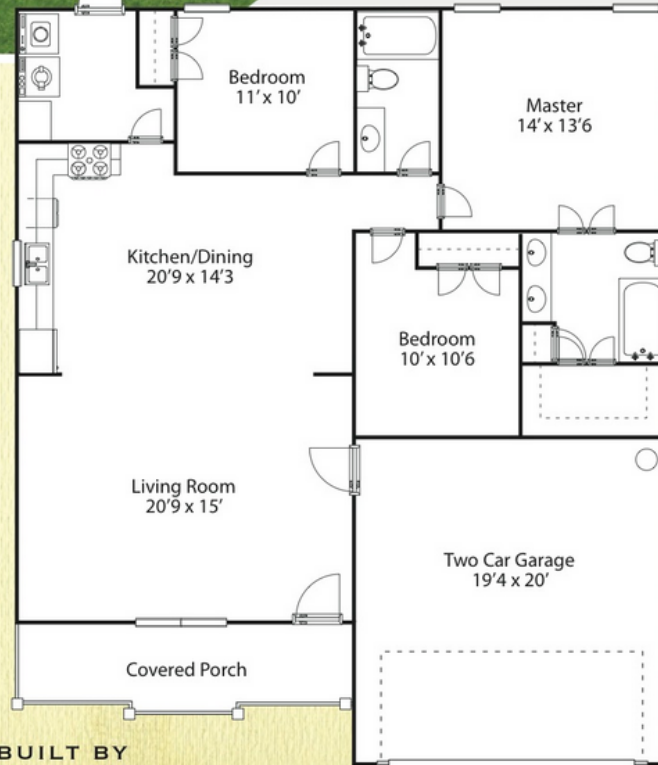

# THE REDWOOD

1,356 total heated sq. ft.

**BUILT BY**  
**HORIZONS EAST BUILDING CO.**

Artist's representation only. Plans may differ depending on the modifications performed by the builder. May vary from these drawings.