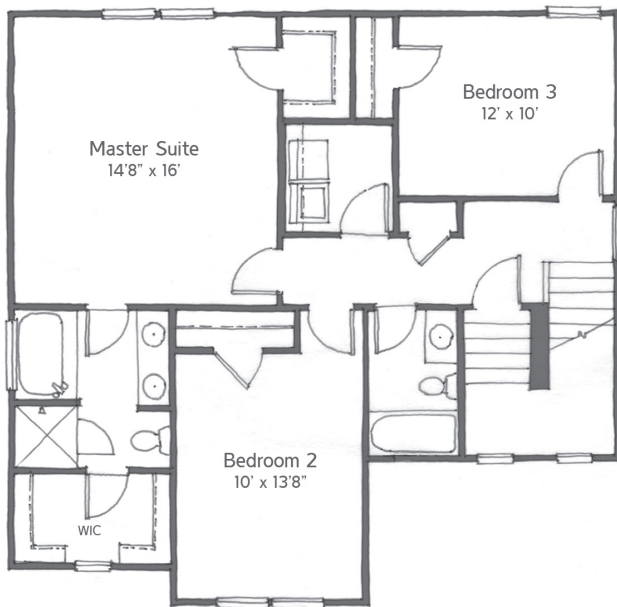

Palmetto

1,669 sq ft - 2 floors

2,153 sq ft - 3 floors

Three bedrooms
Two and a half baths
Family room
Kitchen
Dining
2-car garage

Where a backyard
barbeque is a
standard weekly event

Palmetto

Additional Options:

Fireplace

3rd floor

Full bath on 3rd floor

Sideloading garage

Screened porch

Trey in master

First floor

Second floor

Optional third floor