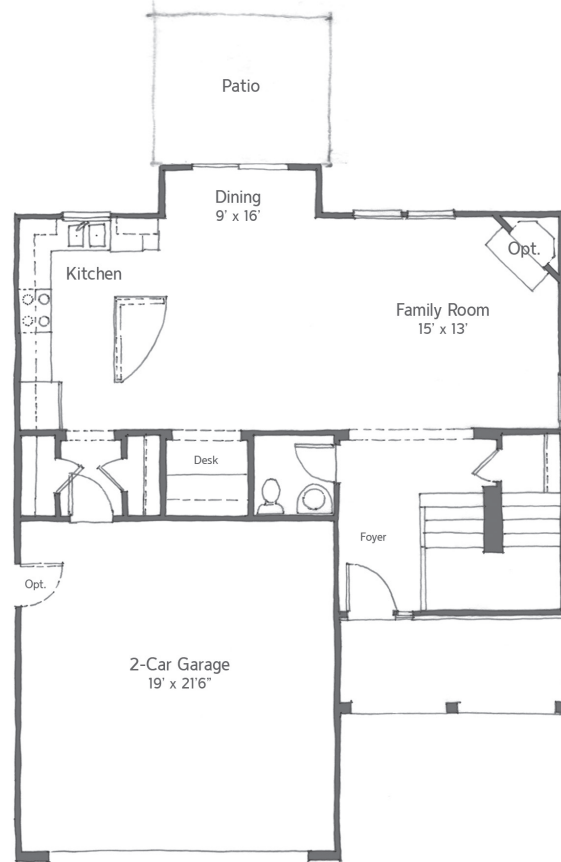

Palmetto

1,669 sq ft - 2 floors

2,153 sq ft - 3 floors

Three bedrooms
Two and a half baths
Family room
Kitchen
Dining
2-car garage

Where a backyard
barbeque is a
standard weekly event

Palmetto

Additional Options:

Fireplace

3rd floor

Full bath on 3rd floor

Sideloading garage

Screened porch

Trey in master

First floor

Second floor

Optional third floor