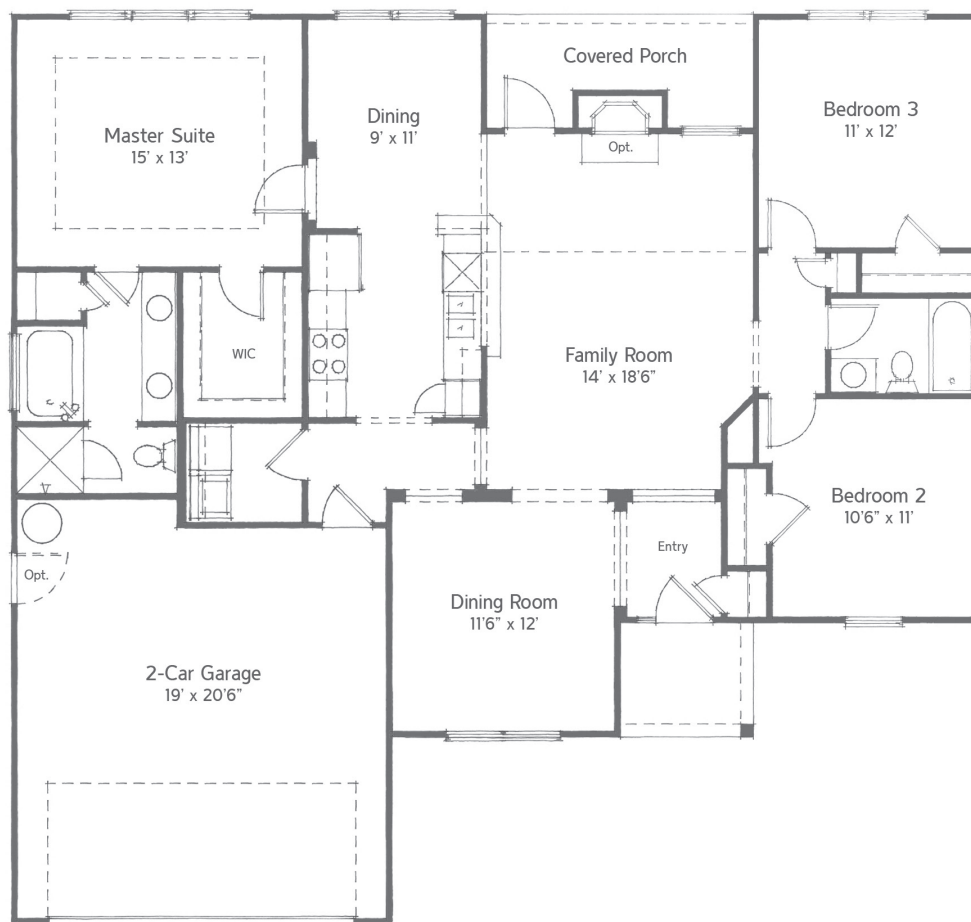

Sewee

1,520 sq ft

- Three bedrooms
- Two baths
- Family room
- Kitchen
- Dining
- 2-car garage

Where a backyard
barbeque is a
standard weekly event

Sewee

Additional Options:

Fireplace

Screened porch

Trey ceiling in master

Vaulted ceiling in family room

First floor