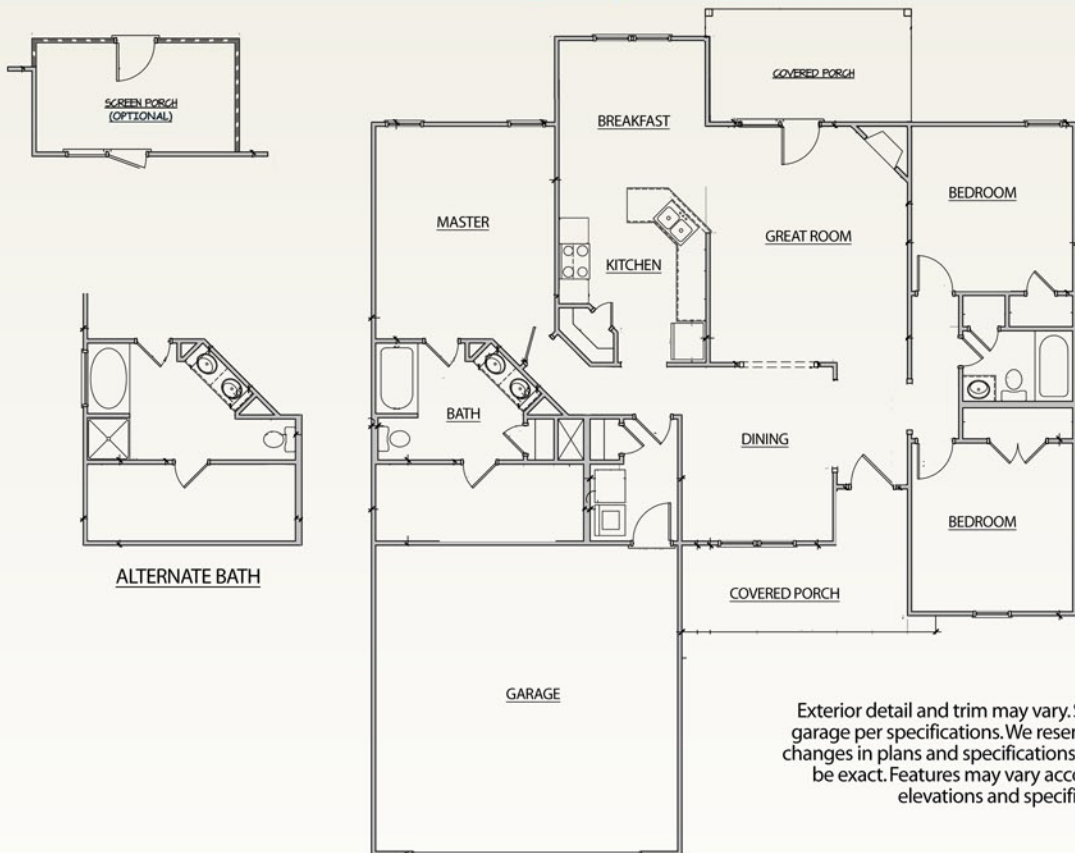

# Highlander II

1,629 sq. ft.

Exterior detail and trim may vary. Side or front-loaded garage per specifications. We reserve the right to make changes in plans and specifications. Dimensions may not be exact. Features may vary according to different elevations and specifications.