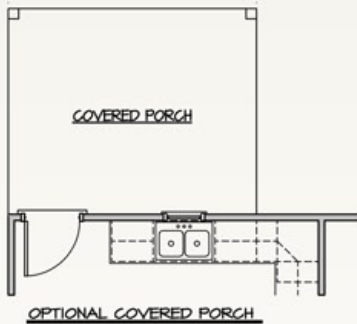

**Larkhaven**  
Elevation A

1,290 sq. ft.

Exterior detail and trim may vary. Side or front-loaded garage per specifications. We reserve the right to make changes in plans and specifications. Dimensions may not be exact. Features may vary according to different elevations and specifications.