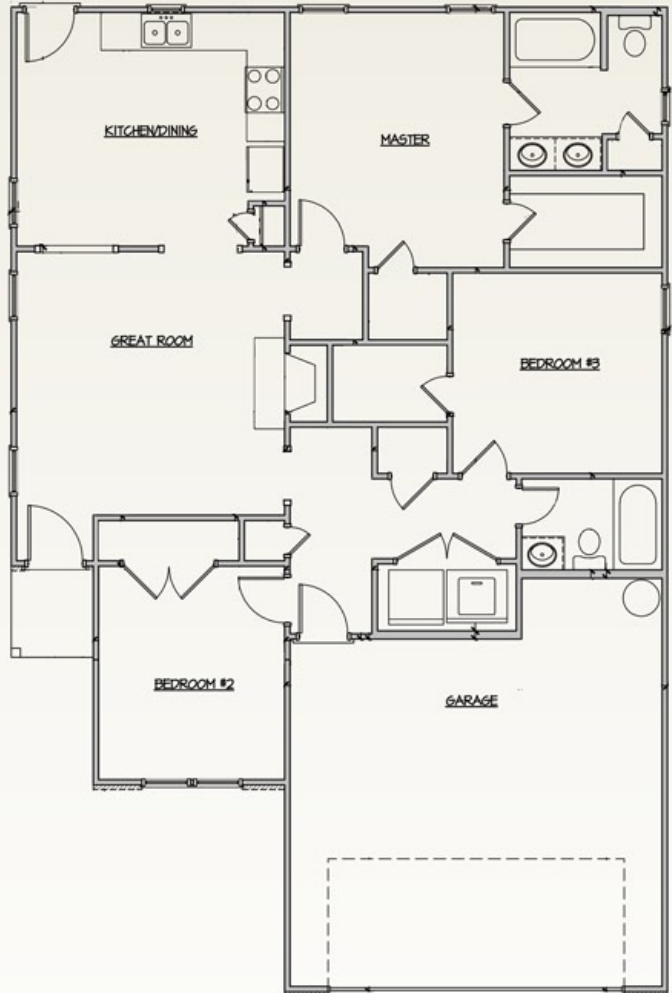

**Larkhaven**  
Elevation A

1,290 sq. ft.

Exterior detail and trim may vary. Side or front-loaded garage per specifications. We reserve the right to make changes in plans and specifications. Dimensions may not be exact. Features may vary according to different elevations and specifications.