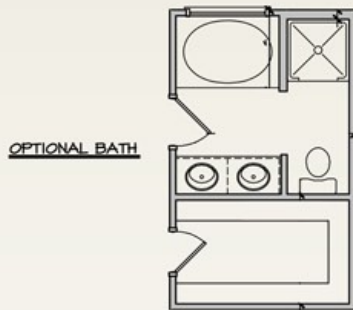

**Larkhaven**  
Elevation A

1,290 sq. ft.

Exterior detail and trim may vary. Side or front-loaded garage per specifications. We reserve the right to make changes in plans and specifications. Dimensions may not be exact. Features may vary according to different elevations and specifications.