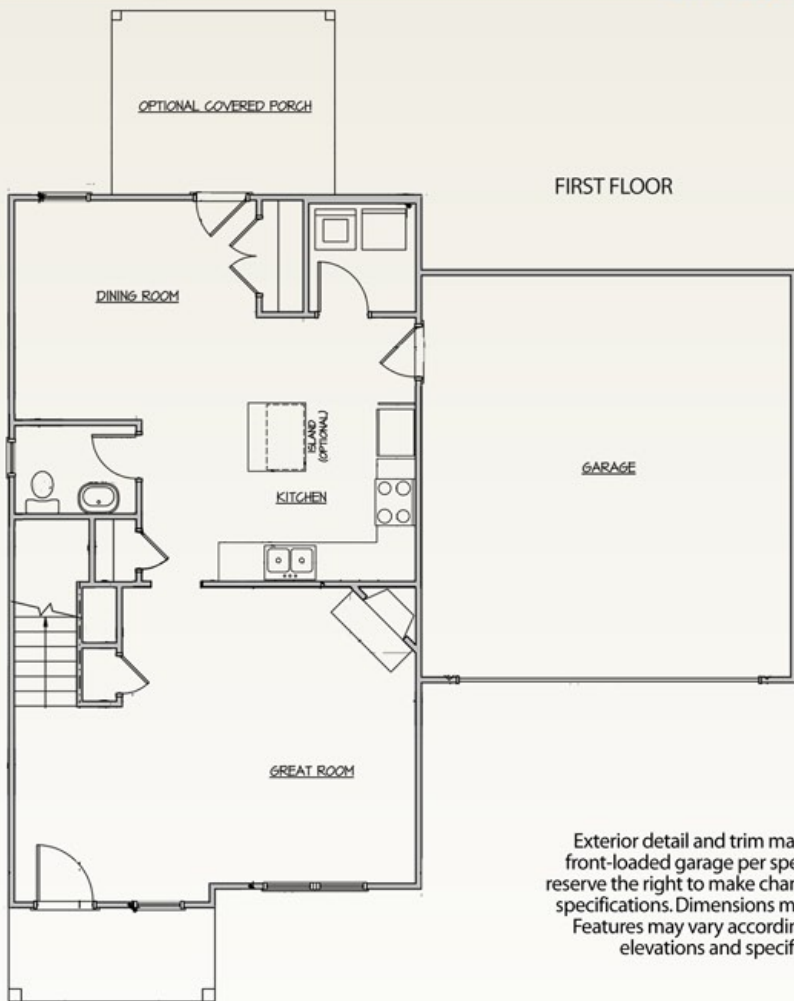

New Milford

Elevation B

1,650 sq. ft.

Exterior detail and trim may vary. Side or front-loaded garage per specifications. We reserve the right to make changes in plans and specifications. Dimensions may not be exact. Features may vary according to different elevations and specifications.