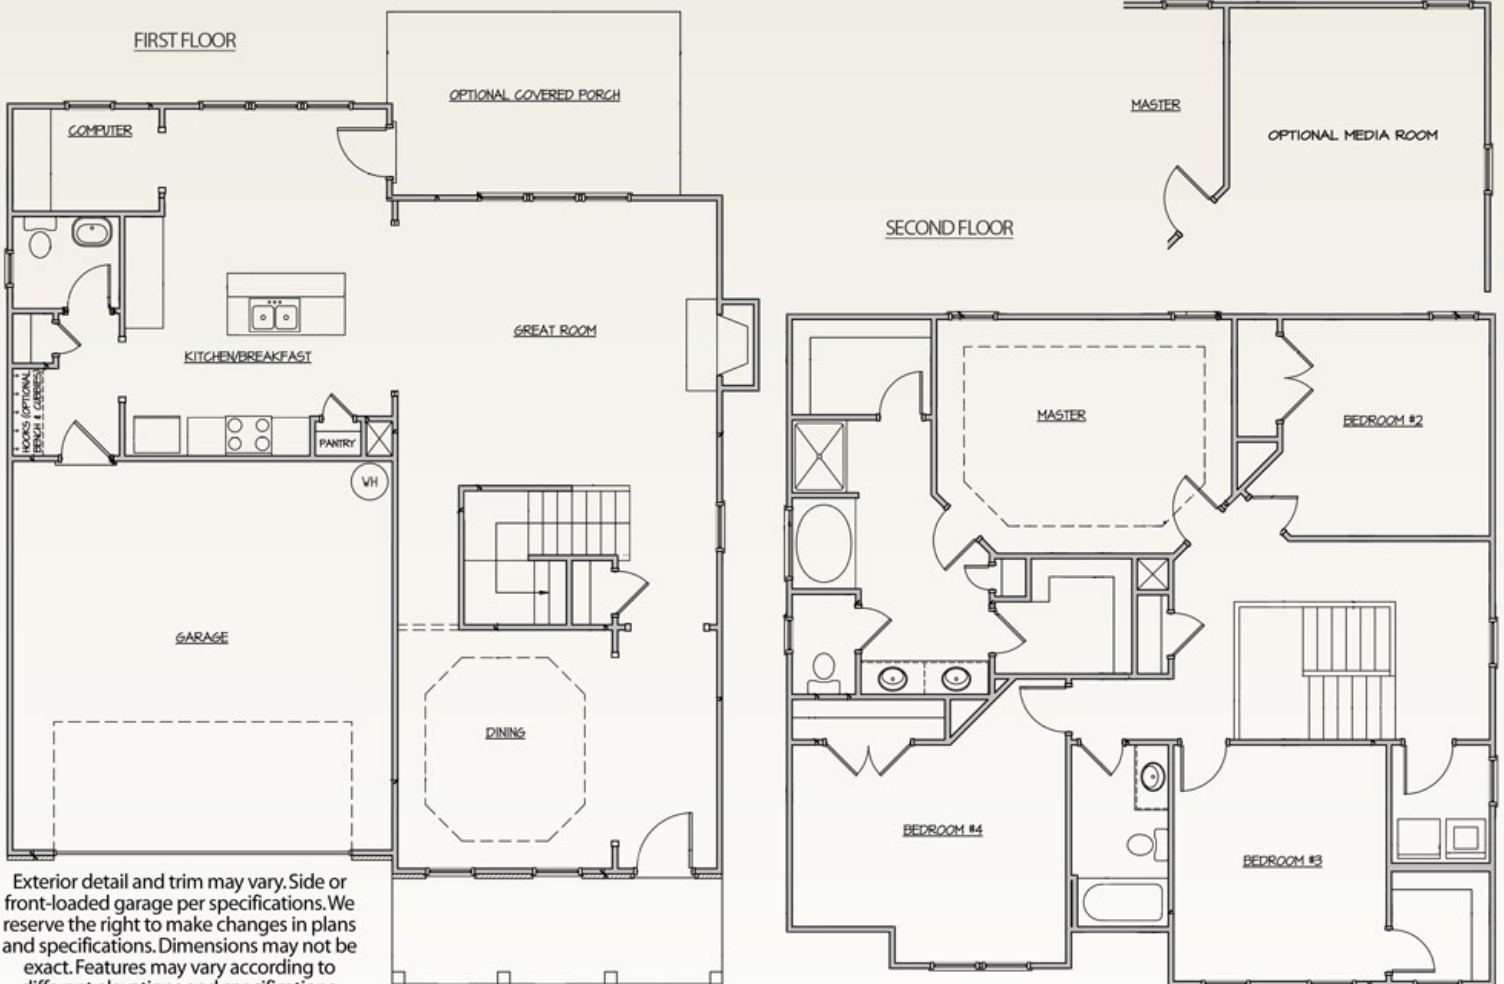

**Oak Grove**  
Elevation B

2,408 sq. ft.

Exterior detail and trim may vary. Side or front-loaded garage per specifications. We reserve the right to make changes in plans and specifications. Dimensions may not be exact. Features may vary according to different elevations and specifications.