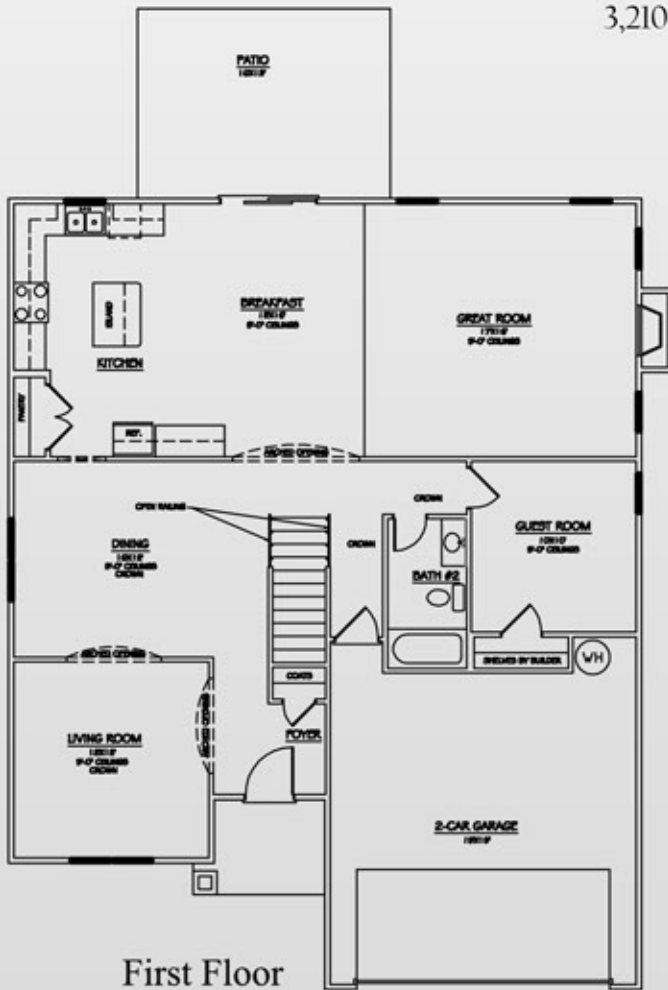

Sydes

NEW HOME COMMUNITIES

3,210 Sq. Ft.

Exterior detail and trim may vary. We reserve the right to make changes in plans and specifications. Dimensions may not be exact. Features may vary according to different elevations and specifications.