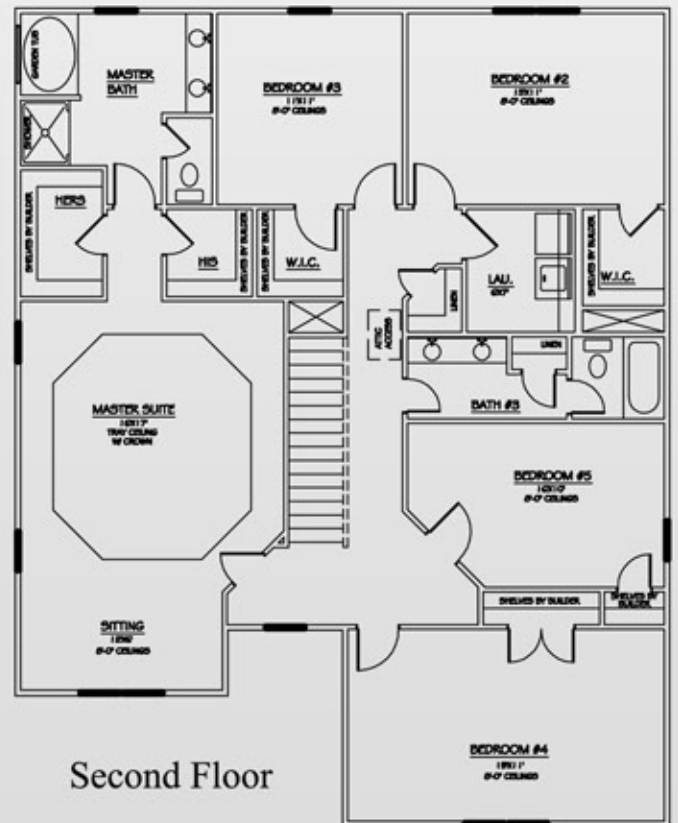

Sydes

NEW HOME COMMUNITIES

3,210 Sq. Ft.

Exterior detail and trim may vary. We reserve the right to make changes in plans and specifications. Dimensions may not be exact. Features may vary according to different elevations and specifications.