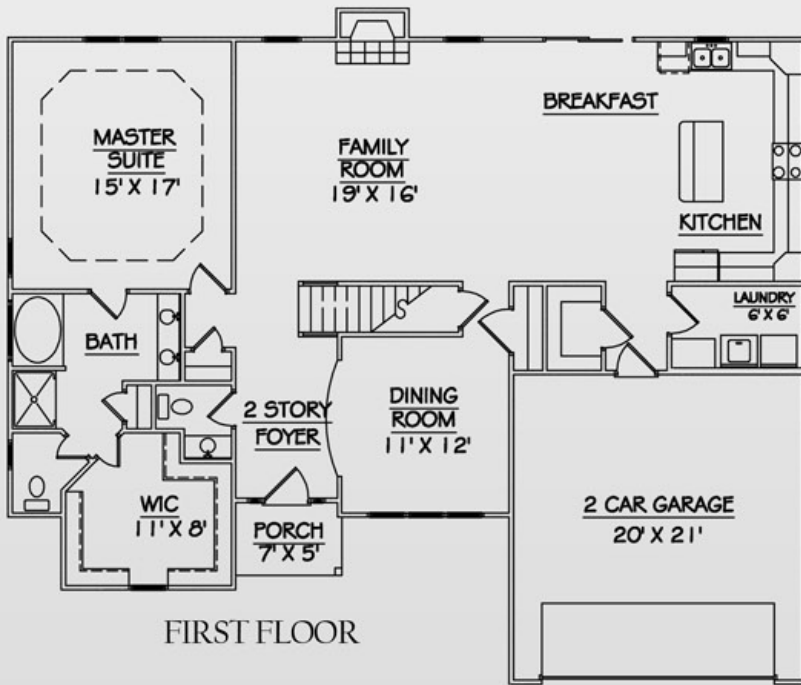

Sydes
NEW HOME
COMMUNITIES

BERKLEY

2,982 Sq. Ft.

Exterior detail and trim may vary. We reserve the right to make changes in plans and specifications. Dimensions may not be exact. Features may vary according to different elevations and specifications.