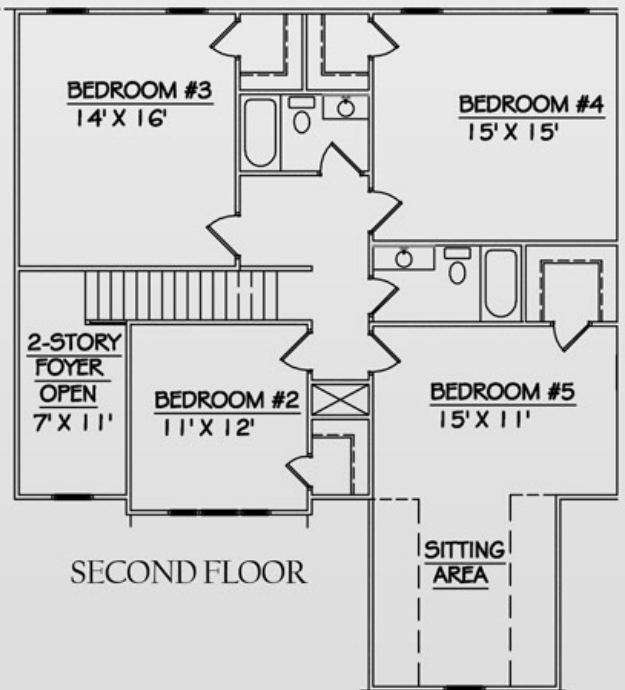

Sydes
NEW HOME
COMMUNITIES

BERKLEY

2,982 Sq. Ft.

Exterior detail and trim may vary. We reserve the right to make changes in plans and specifications. Dimensions may not be exact. Features may vary according to different elevations and specifications.