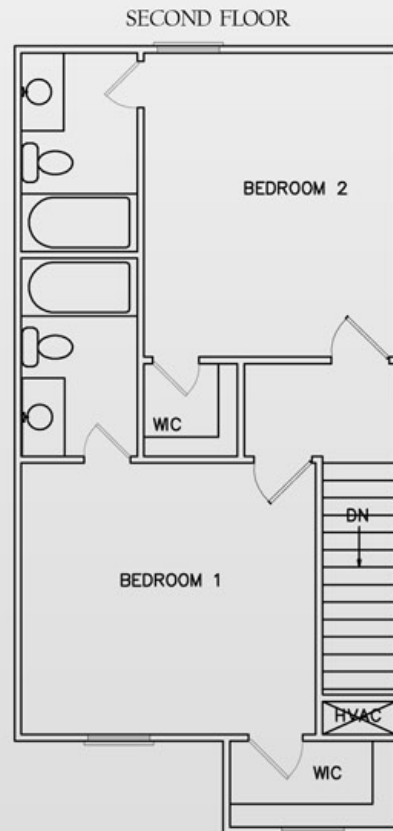

Sydes

NEW HOME COMMUNITIES

EMILY (A)

1,067 Sq. Ft.

Exterior detail and trim may vary. We reserve the right to make changes in plans and specifications. Dimensions may not be exact. Features may vary according to different elevations and specifications.