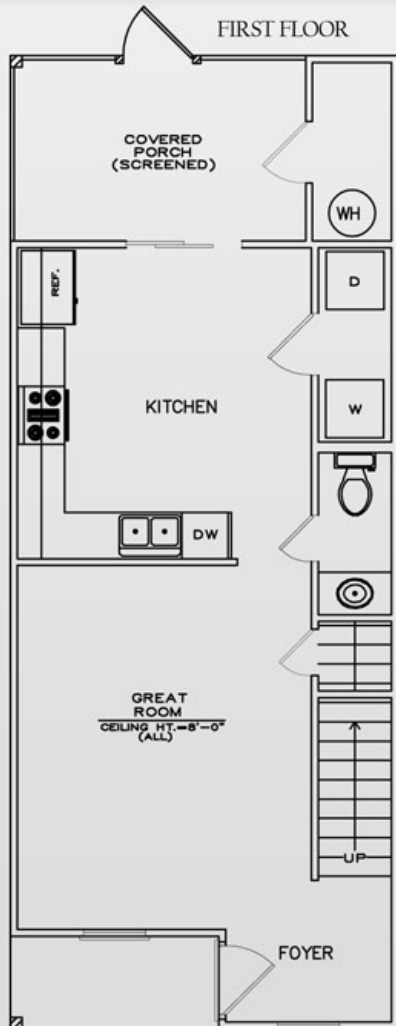

Sydes

NEW HOME COMMUNITIES

EMILY (A)

1,067 Sq. Ft.

Exterior detail and trim may vary. We reserve the right to make changes in plans and specifications. Dimensions may not be exact. Features may vary according to different elevations and specifications.