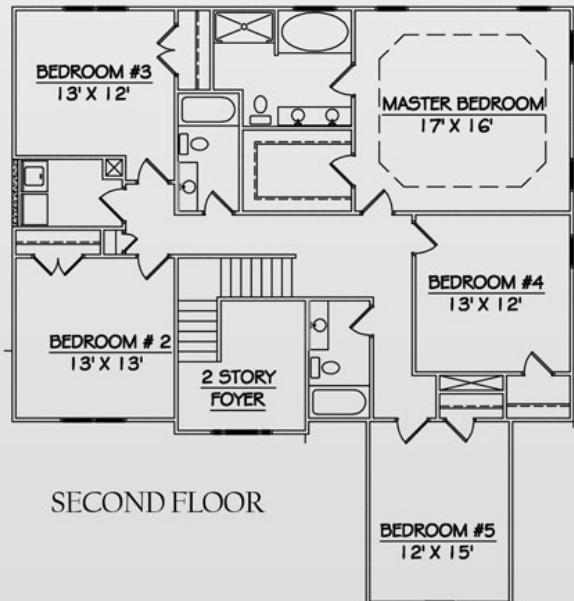

Sydes
NEW HOME
COMMUNITIES

FLORENCE

2,955 Sq. Ft.

FIRST FLOOR

SECOND FLOOR

Exterior detail and trim may vary. We reserve the right to make changes in plans and specifications. Dimensions may not be exact. Features may vary according to different elevations and specifications.