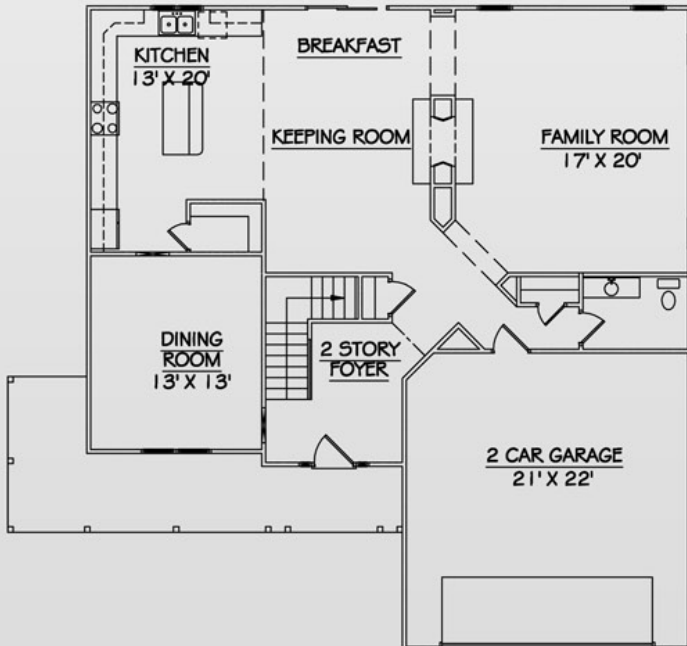

Sydes
NEW HOME
COMMUNITIES

FLORENCE

2,955 Sq. Ft.

FIRST FLOOR

SECOND FLOOR

Exterior detail and trim may vary. We reserve the right to make changes in plans and specifications. Dimensions may not be exact. Features may vary according to different elevations and specifications.