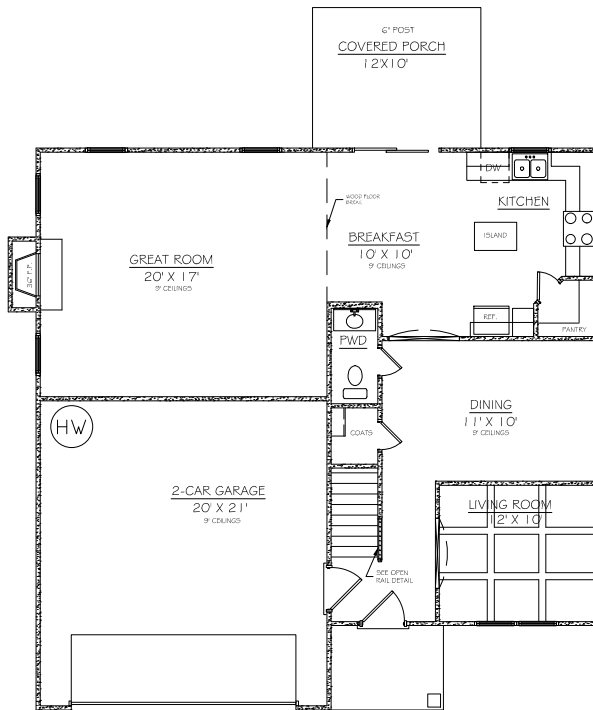

MILAN OPT. 21

- 4 Bedroom , 2 1/2 Bath
- Breakfast Room
- Great Room with Fireplace
- Large Kitchen
- Second Floor Laundry Room
- 2 Car Garage
- Large Loft

SQUARE FOOTAGE	
1ST FLOOR	1 040 SQ FT
2ND FLOOR	1 347 SQ FT
TOTAL	2 387 SQ FT