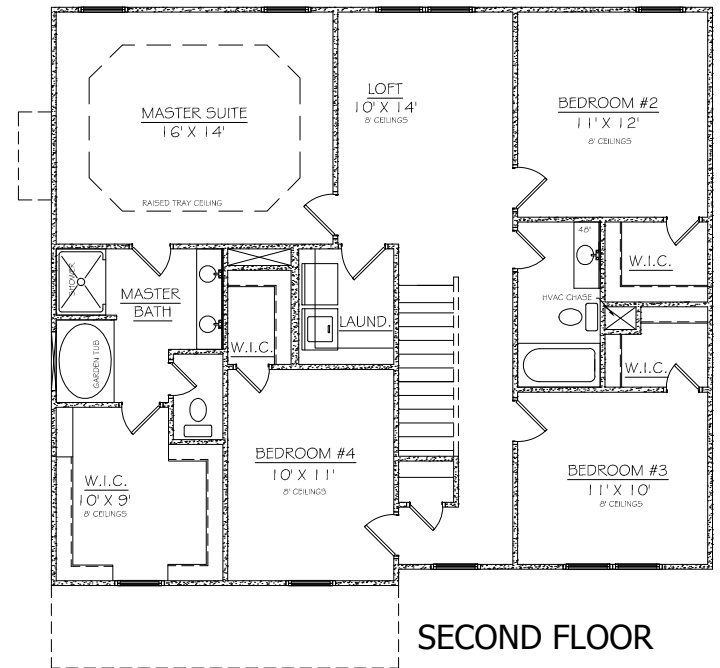

MILAN OPT. 21

- 4 Bedroom , 2 1/2 Bath
- Breakfast Room
- Great Room with Fireplace
- Large Kitchen
- Second Floor Laundry Room
- 2 Car Garage
- Large Loft

SQUARE FOOTAGE	
1ST FLOOR	1 040 SQ FT
2ND FLOOR	1 347 SQ FT
TOTAL	2 387 SQ FT