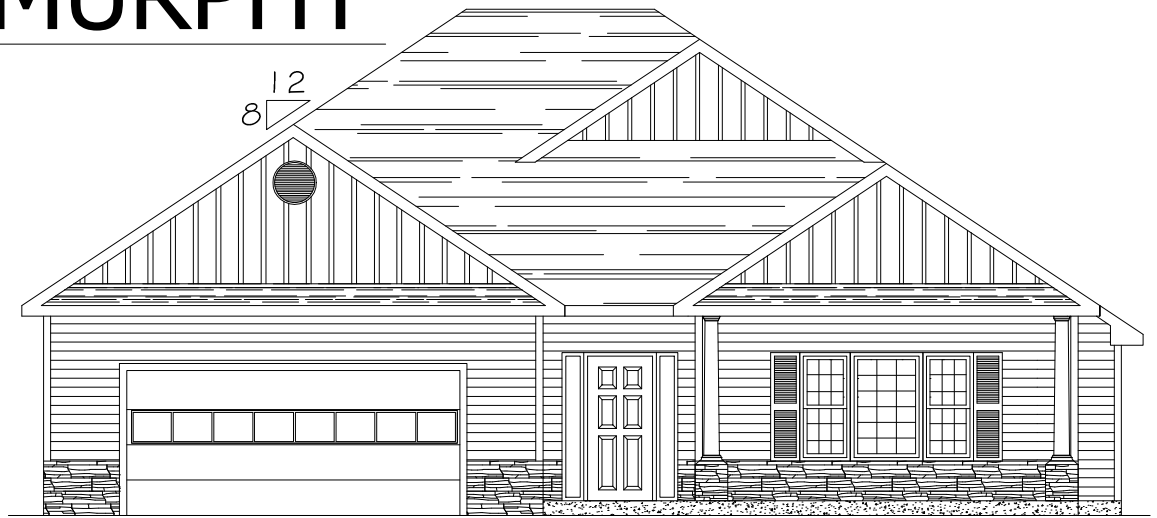

THE MURPHY

1ST FLOOR

Square Footage
1st Floor: 1,732 sq.ft.

- 4 Bedroom, 2 bath
- Family Room with Fireplace
- Large Kitchen and Dining Room
- Utility Room
- 2 Car Garage