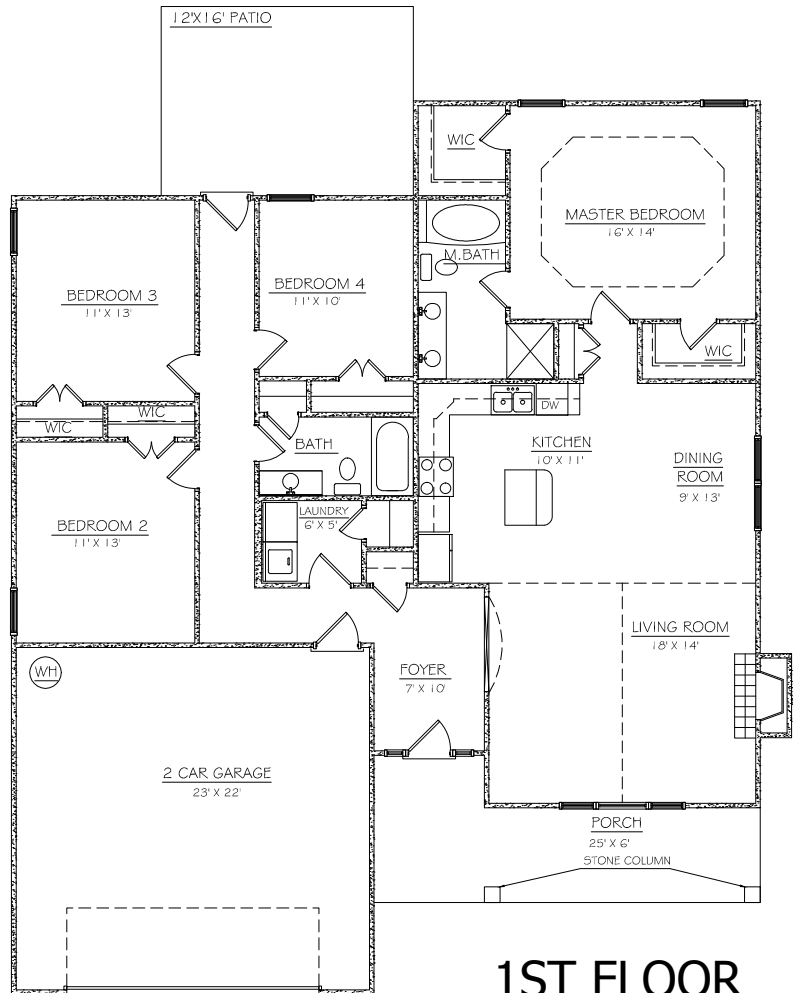

THE MURPHY

1ST FLOOR

Square Footage
1st Floor: 1,732 sq.ft.

- 4 Bedroom, 2 bath
- Family Room with Fireplace
- Large Kitchen and Dining Room
- Utility Room
- 2 Car Garage