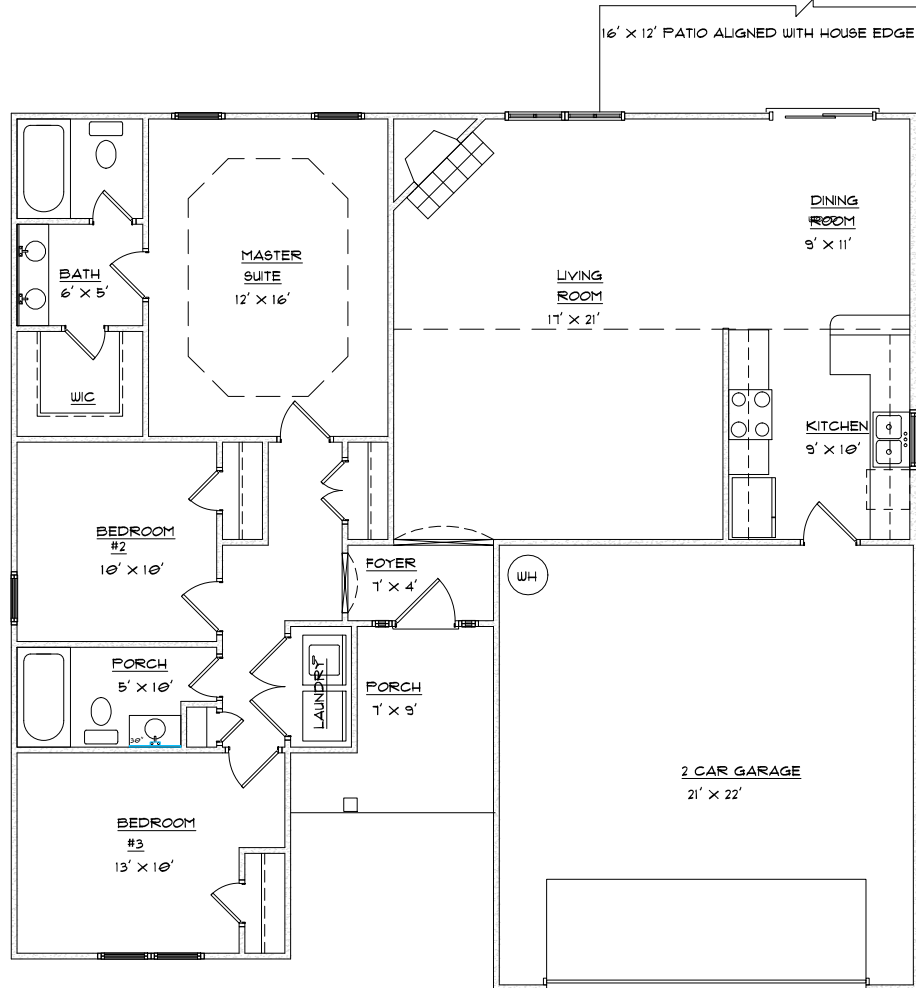

THE BIRCH 1340

FLOOR PLAN

- 3 Bedroom , 2 bath
- Breakfast Room
- Living Room with Fireplace
- Large Kitchen
- Laundry Room
- Dining Room
- 2 Car Garage

SQUARE FOOTAGE
1340 SQ FT