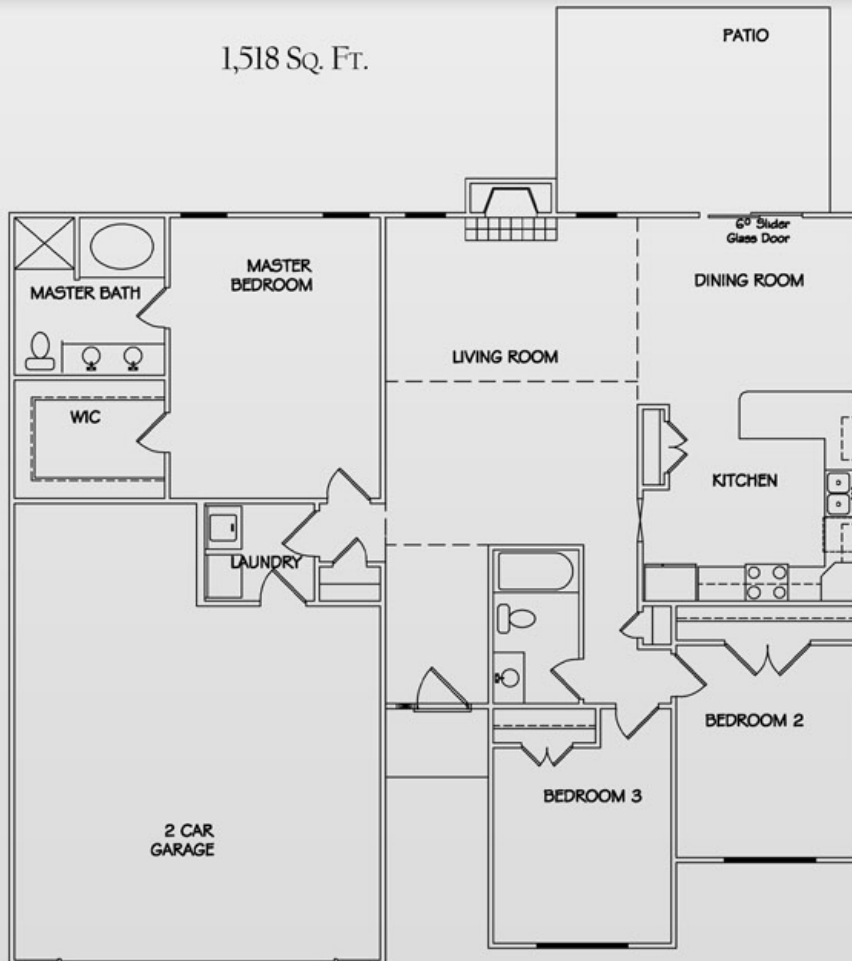

Sydes  
NEW HOME  
COMMUNITIES

VIENNA C

1,518 Sq. Ft.

Exterior detail and trim may vary. We reserve the right to make changes in plans and specifications. Dimensions may not be exact. Features may vary according to different elevations and specifications.