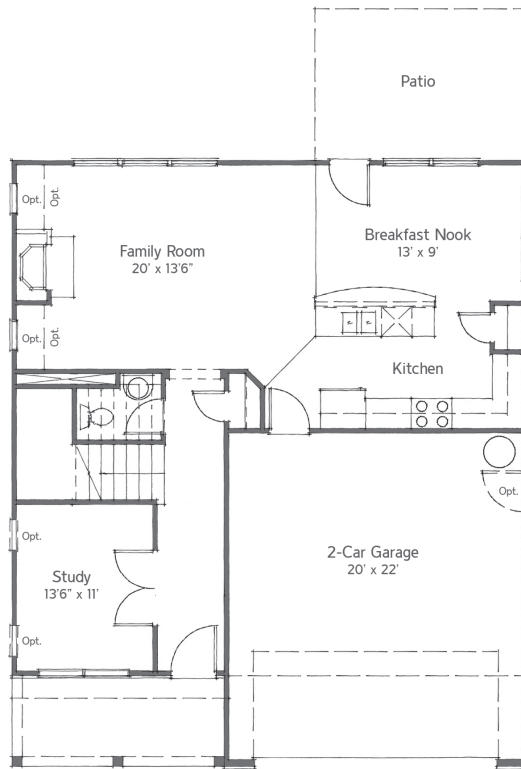

## Madison

1,943 sq ft - 2 floors

2,445 sq ft - 3 floors

Four bedrooms  
Two and a half baths  
Family room  
Kitchen  
Breakfast nook  
Study  
2-car garage

## Additional Options:

3rd floor

3rd floor with bath

Wrap-around porch

Sideloading garage

Screened porch

Built-ins in family room

Laundry base cabinet with sink

First floor

Second floor

Optional third floor