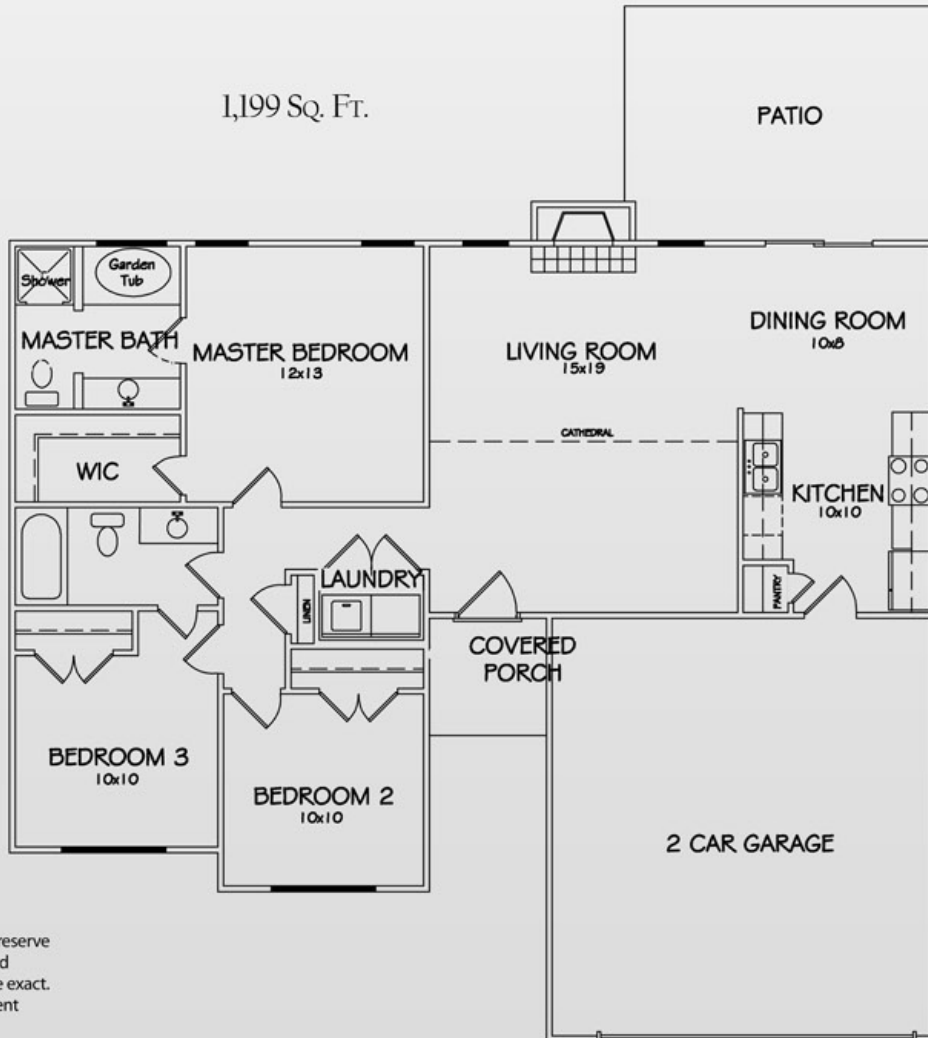

Sydes

NEW HOME
COMMUNITIES

HILLCREST (R)

1,199 SQ. FT.

Exterior detail and trim may vary. We reserve the right to make changes in plans and specifications. Dimensions may not be exact. Features may vary according to different elevations and specifications.