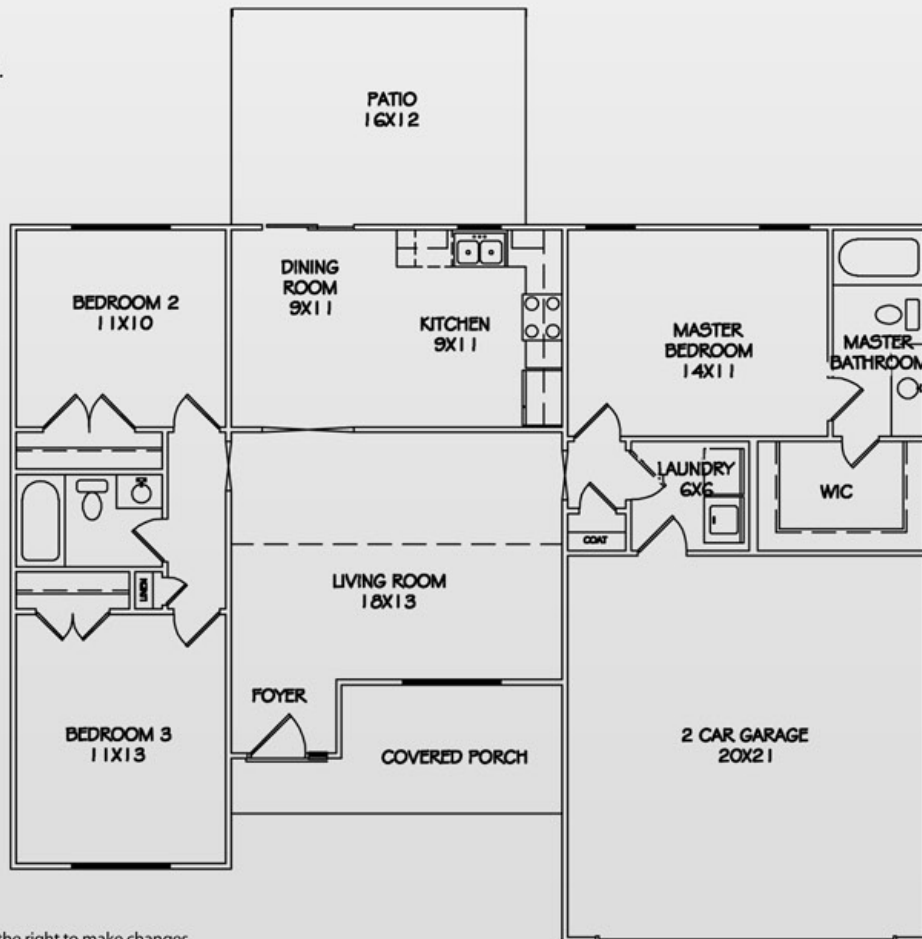

Sydes

NEW HOME
COMMUNITIES

REDWOOD (R)

1,254 Sq. Ft.

Exterior detail and trim may vary. We reserve the right to make changes in plans and specifications. Dimensions may not be exact. Features may vary according to different elevations and specifications.