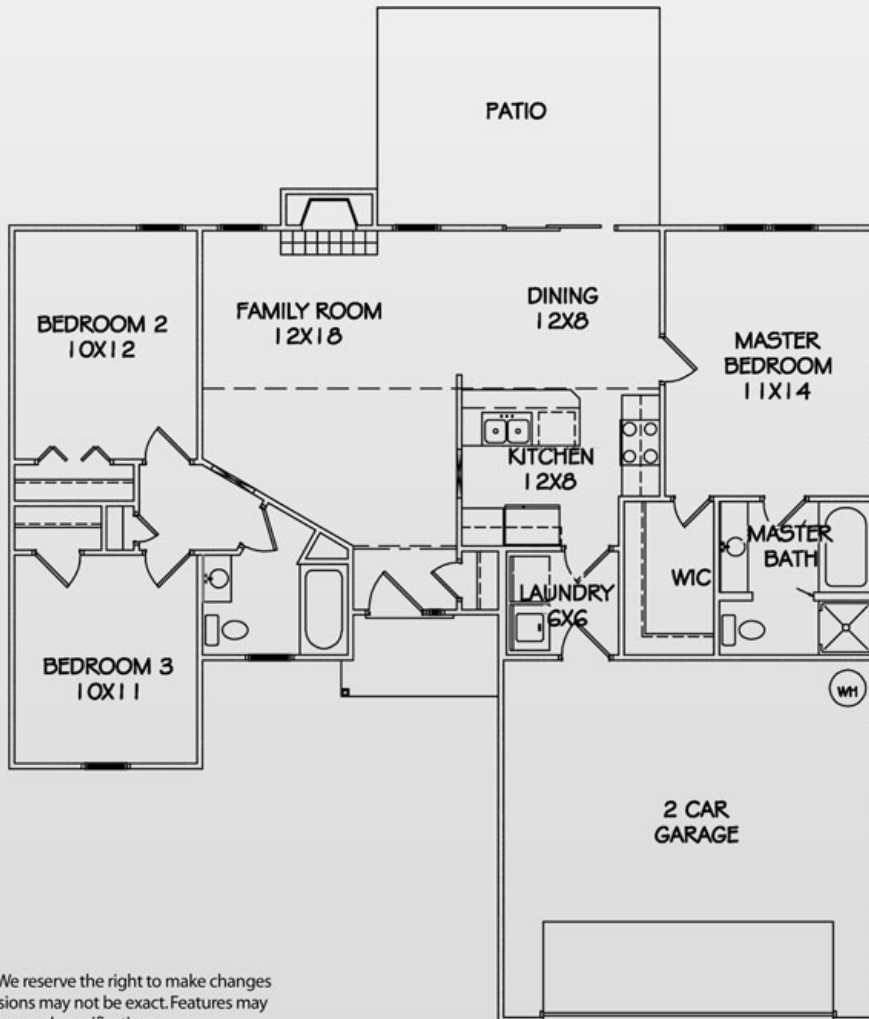

Sydes
NEW HOME
COMMUNITIES

STANSBURY II (R)

1,207 Sq. Ft.

Exterior detail and trim may vary. We reserve the right to make changes in plans and specifications. Dimensions may not be exact. Features may vary according to different elevations and specifications.