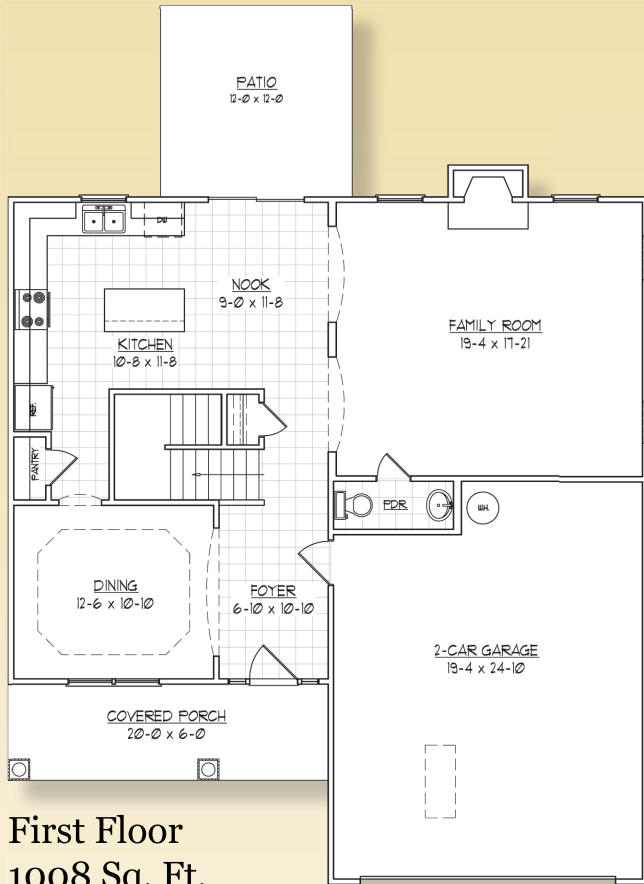

The Presidential Collection

Hemingway
2228 Sq. Ft.

All plans, details, and renderings are approximate and subject to change.
Illustration may not represent finished details. Copyright © 2009 American HomeSmith

The Presidential Collection

Hemingway

Floor Plans

First Floor
1008 Sq. Ft.

Second Floor
1220 Sq. Ft.

All plans, details, and renderings are approximate and subject to change.
Illustration may not represent finished details. Copyright © 2009 American HomeSmith