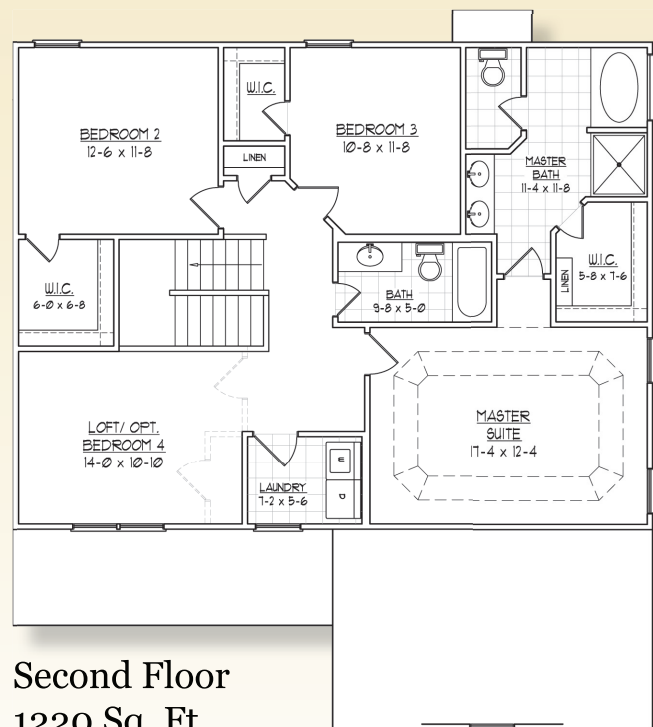

The Presidential Collection

Hemingway
2228 Sq. Ft.

All plans, details, and renderings are approximate and subject to change.
Illustration may not represent finished details. Copyright © 2009 American HomeSmith

The Presidential Collection

Hemingway

Floor Plans

First Floor
1008 Sq. Ft.

Second Floor
1220 Sq. Ft.

All plans, details, and renderings are approximate and subject to change.
Illustration may not represent finished details. Copyright © 2009 American HomeSmith