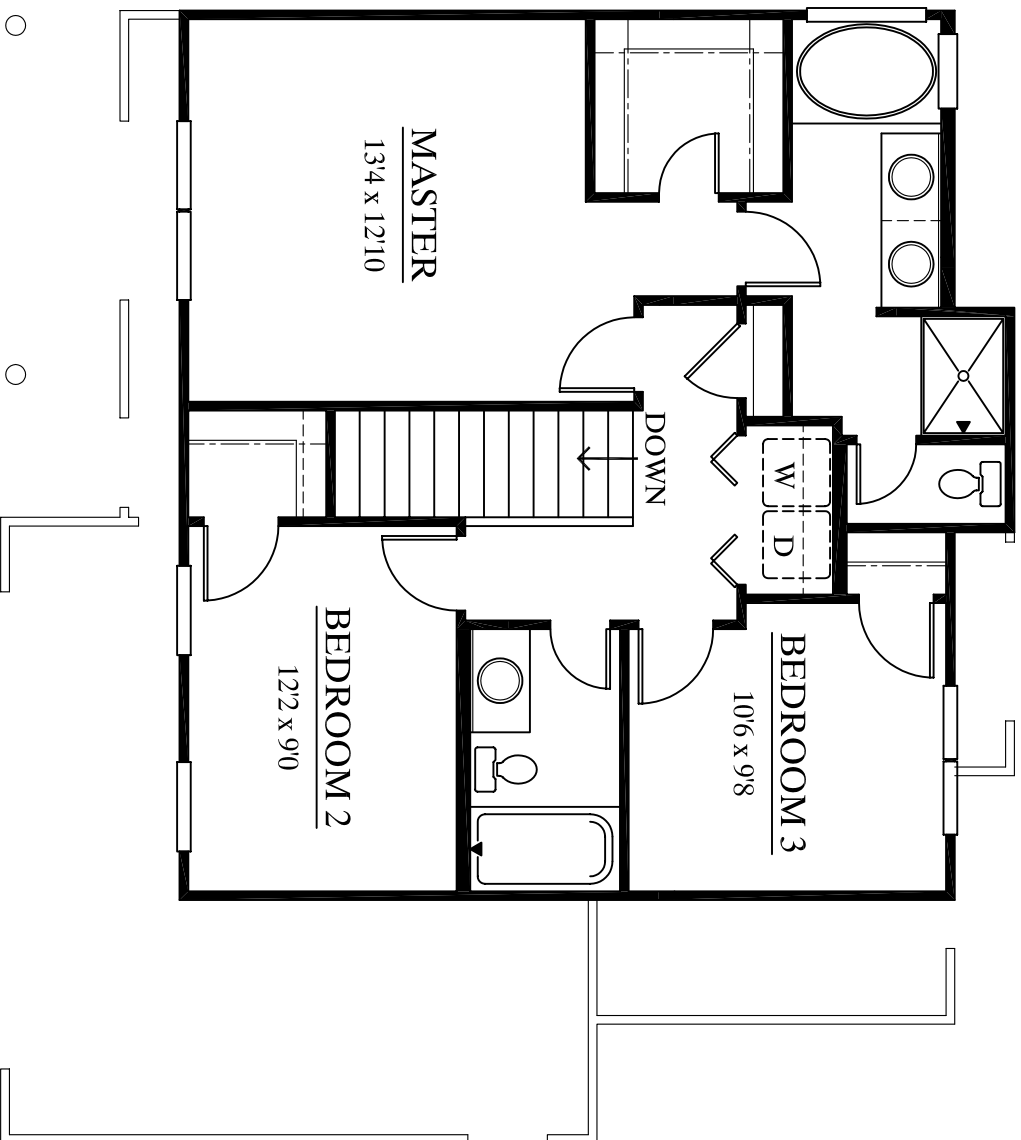

MAIN LEVEL

710 sq ft FINISHED  
 410 sq ft GARAGE  
 68 sq ft FRONT PORCH  
 100 sq ft REAR PATIO

UPPER LEVEL

762 sq ft

MODEL 618  
GARAGE LEFT  
5/18/10