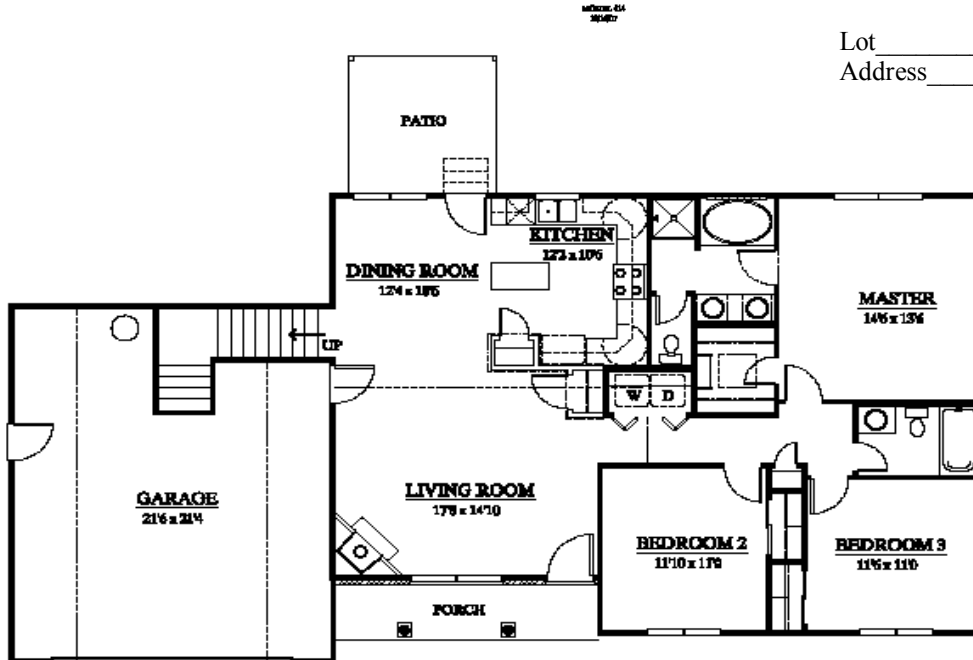

EXHIBIT A

Mimosa

414 4B

REAR ELEVATION 'B'

FRONT ELEVATION 'B'

UPPER LEVEL

Mark "P" for phone and "C" for cable. Phone outlets installed in all bedrooms & kitchen. Cable outlets installed in all bedrooms & family room. Only an option if home has not been wired at time of contract.

Lot _____
Address _____

MAIN LEVEL

MODEL 414
GARAGE LEFT
10/16/07

1624 Htd Sq Ft.

4 Bed/2 Bath

All measurements are approximate. There may be slight variations in floor plan.