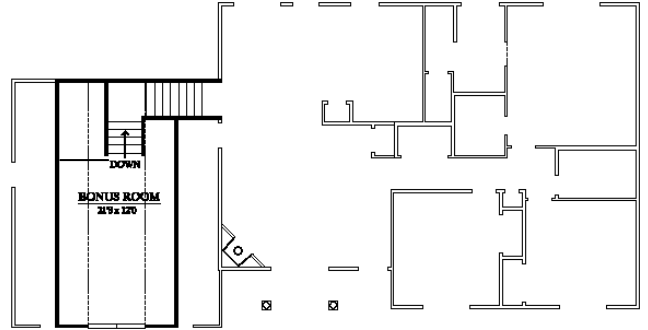

EXHIBIT A

Mimosa

414 4B

REAR ELEVATION 'B'

FRONT ELEVATION 'B'

UPPER LEVEL

Mark "P" for phone and "C" for cable. Phone outlets installed in all bedrooms & kitchen. Cable outlets installed in all bedrooms & family room. Only an option if home has not been wired at time of contract.

Lot _____
Address _____

MAIN LEVEL

MODEL 414
GARAGE LEFT
10/16/07

1624 Htd Sq Ft.

4 Bed/2 Bath

All measurements are approximate. There may be slight variations in floor plan.