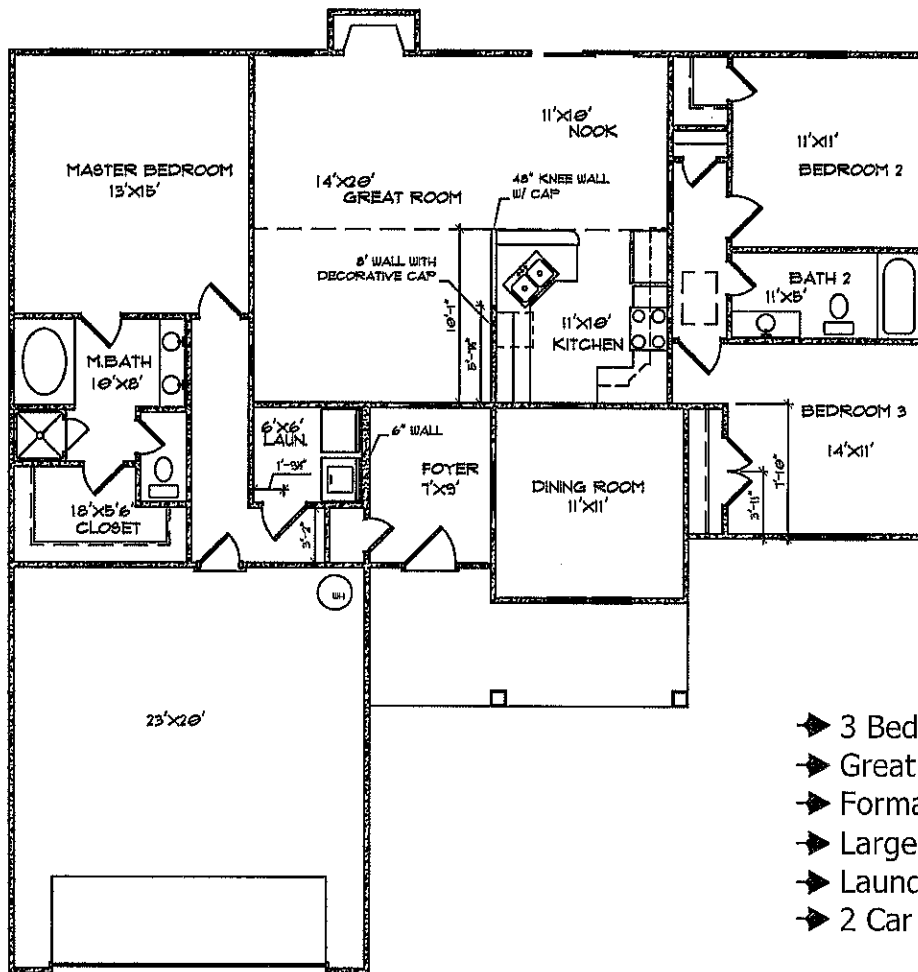

# SYDES CONSTRUCTION

- 3 Bedroom, 2 bath
- Great Room with fireplace
- Formal Dining Room
- Large Kitchen with Breakfast nook
- Laundry Room
- 2 Car Garage

Square Footage  
 1st Floor: 1,616 sq.ft.  
*The Primrose*