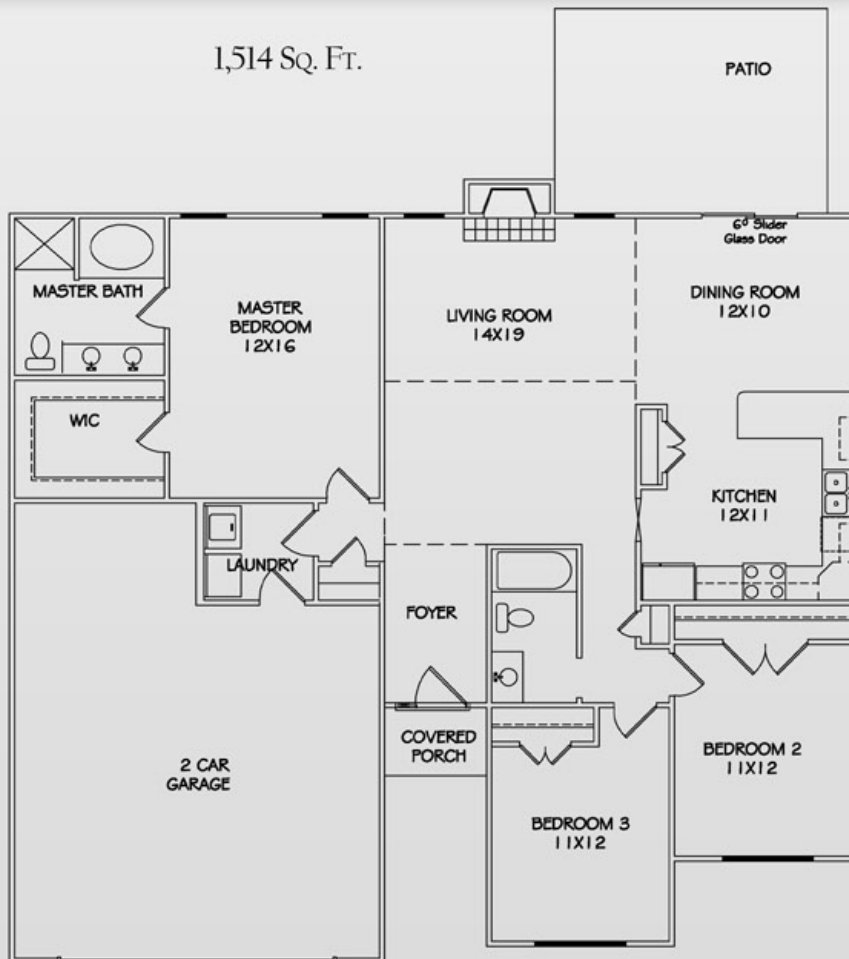

Sydes

NEW HOME
COMMUNITIES

VIENNA B

1,514 Sq. Ft.

Exterior detail and trim may vary. We reserve the right to make changes in plans and specifications. Dimensions may not be exact. Features may vary according to different elevations and specifications.