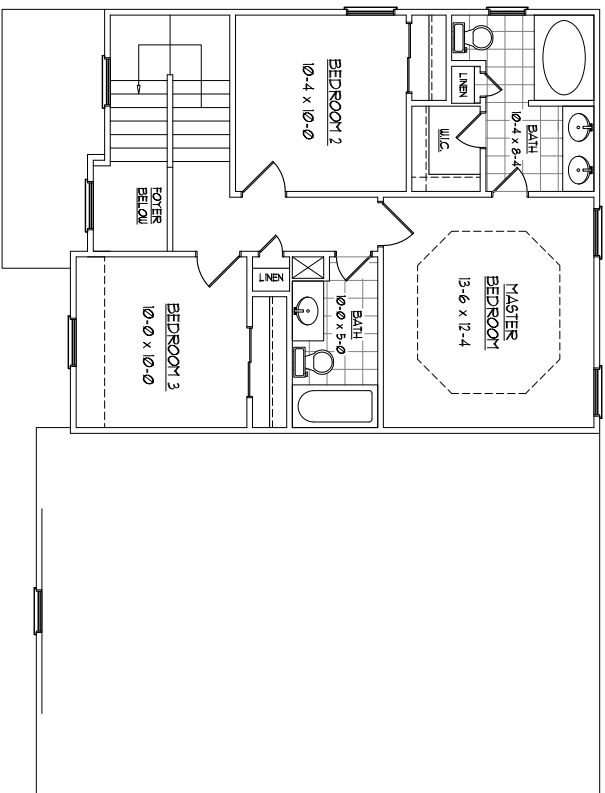

FIRST FLOOR

SECOND FLOOR

"THE FREEDOM"

THE "FREEDOM"

46'-0" WIDE BY 35'-0" DEEP

SQUARE FOOTAGE (STUD)

1st FLOOR:	860 SQ. FT.
2nd FLOOR:	676 SQ. FT.
TOTAL:	1536 SQ. FT.
FRONT PORCH:	85 SQ. FT.
PATIO:	100 SQ. FT.
GARAGE:	554 SQ. FT.