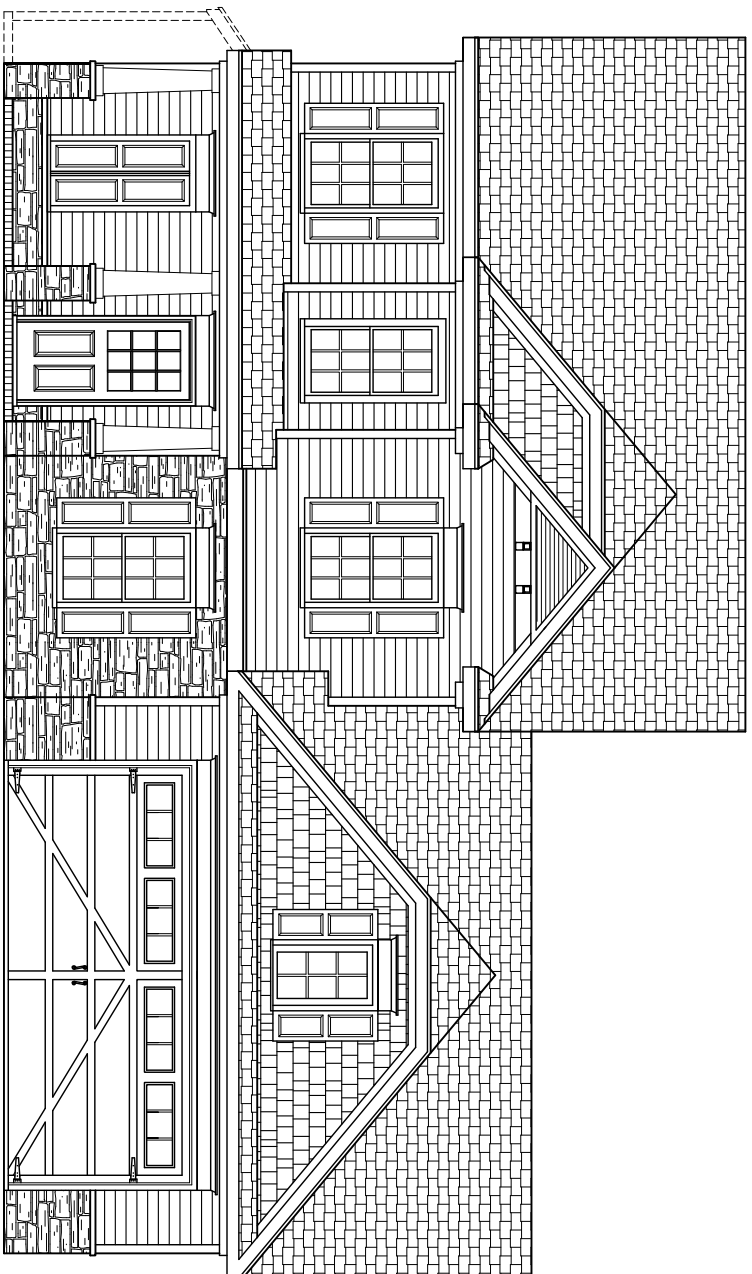

FIRST FLOOR

SECOND FLOOR

"THE FREEDOM"

THE "FREEDOM"

46'-0" WIDE BY 35'-0" DEEP

SQUARE FOOTAGE (STUD)

1st FLOOR:	860 SQ. FT.
2nd FLOOR:	676 SQ. FT.
TOTAL:	1536 SQ. FT.
FRONT PORCH:	85 SQ. FT.
PATIO:	100 SQ. FT.
GARAGE:	554 SQ. FT.