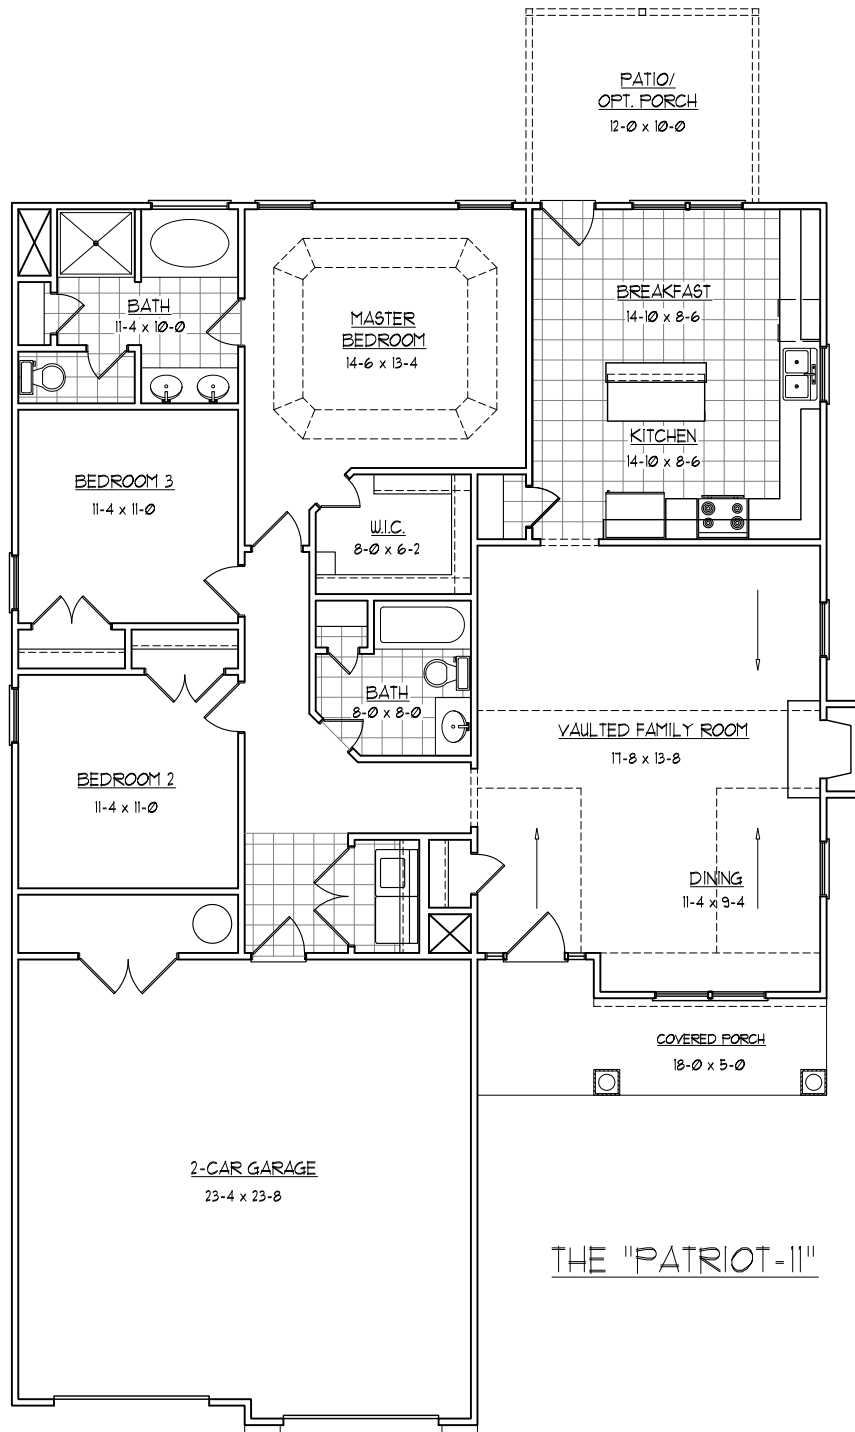

THE "PATRIOT-11"-A
44'-0" WIDE BY 63'-0" DEEP

SQUARE FOOTAGE (STUD)

1st FLOOR:	1633 SQ. FT.
TOTAL:	1633 SQ. FT.
FRONT PORCH:	102 SQ. FT.
REAR PORCH:	120 SQ. FT.
GARAGE:	603 SQ. FT.

Experience • Quality • Integrity

THE "PATRIOT-II"-B
44'-0" WIDE BY 63'-0" DEEP

SQUARE FOOTAGE (STUD)

1st FLOOR:	1633 SQ. FT.
TOTAL:	1633 SQ. FT.
FRONT PORCH:	102 SQ. FT.
REAR PORCH:	120 SQ. FT.
GARAGE:	603 SQ. FT.

Experience • Quality • Integrity