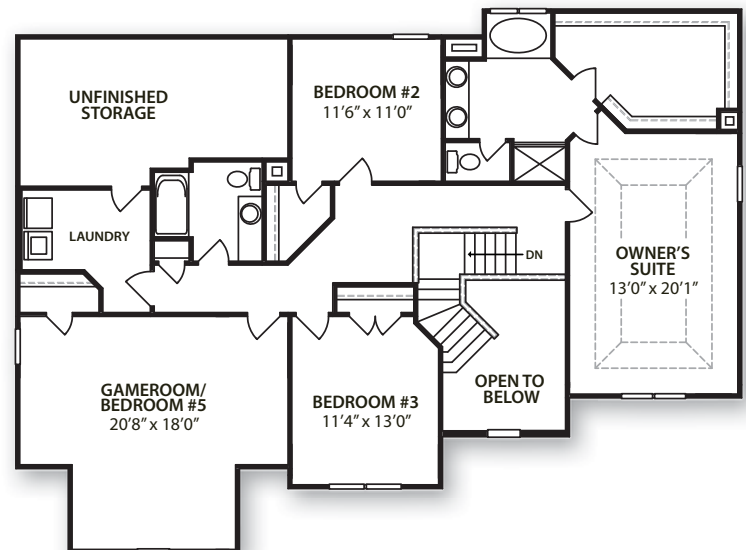

SECOND FLOOR